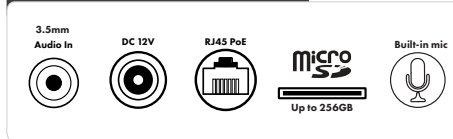

Cameras Interfaces

ONVIF is a trademark of Onvif, Inc. Chrome and Firefox use Java which requires an initial internet connection. Apple and the Apple logo are trademarks of Apple Inc., registered in the U.S. and other countries. App Store is a service mark of Apple Inc. Android, Google Play and the Google Play logo are trademarks of Google Inc. Amazon's trademark is used under license from Amazon.com, Inc. or its affiliates. Speco Technologies is constantly developing and improving products. We reserve the right to modify product design and specifications without notice and without incurring any obligation. Spec Rev. 6/14/22

Apps available from the following:

Download on the App Store | GET IT ON Google Play | amazon appstore | ONVIF® 800-645-5516 • Fax: 631-957-9142 or 631-957-3880 • specotech.com