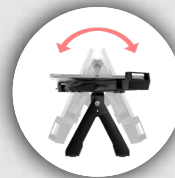

## Full Rotation Desk Mount w/ Universal Security Holder for 8-12" Tablets

This versatile desk mount is the perfect tablet stand for retail transactions, use at home, the office, hospitality counters, or any place you need the ability to fully tilt your tablet to face the opposite direction. The sturdy metal base can be permanently mounted to any horizontal surface via pre-drilled holes, but is also heavy enough for use even without screwing it down. The holder grips diagonal corners snugly in place with rubber grips. To insert a tablet, unlock the arms with the included key, adjust to fit, then lock in place. The holder rotates for use in either portrait or landscape orientation. A pre-drilled hole through the center of the mount allows the added protection of a Kensington Cable, to loop and lock to a table leg, wall pipe or other permanent fixture (not included). Compatible with iPad 7th/ 8th/ 9th Gen 10.2"; iPad Pro 1st, 2nd, 3rd, 4th, & 5th Gen; iPad Air 3 & 4; iPad Mini 6; Samsung Galaxy Tab S7, S7+, S6 Lite, A7, A7 Lite, A8, 10.1", Surface Go 1, 2; Lenovo Smart Tab M10, P11 Pro, Smart Tab M8, and other 7.9-12.5" tablets.

### Features:

- Heavy-duty black metal A-frame base
- Sleek black plastic universal holder
- Portrait/Landscape orientation flexibility
- Adjustable arms cradle diagonal corners of any 8"- 12" tablet
- Locking arms protect tablet from theft
- Allows a quick way to flip tablet for use by a second person
- Perfect for home, office, reception desks, waiting rooms, retail stores, and more
- 75 x 75-millimeter or 100 x 100-millimeter VESA mount

### Specifications:

- Stand dimensions: 7"W x 5-1/4" deep x 5-3/8" tall
- Holder dimensions: 6.3"W x 13.9"L x 1"H
- Holder Range: 7.9"-12.5"
- Weight: 4.5 Lbs.

### Package Includes:

- (1) VESA Desktop tablet kiosk
- (1) Universal Security Holder
- (1) Set of keys
- (1) Set hardware

VESA  
75x75 or 100x100  
Compatibility

Tilt  
Adjustable

Portrait / Landscape  
Orientation