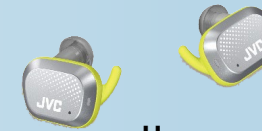

HA-AE5T

AE
W I R E L E S S

Truly wireless

-H
(Gray)

Main Features

- True Wireless with Bluetooth 5.0, Class-1
- Aero slim design for stress-free running
- Water and Dust Proof (IP55)
- 27-hour long battery life
- TWS plus compatible
- New stress-free ear pieces
- Allows ambient sound with open type ear pieces
- Touch Control with Beep Feedback
- Touch & Talk
- 10-minute charge for 1-hour playback

- LDS antenna
- SBC, AAC, Qualcomm® aptX™ Audio
- Hands-free mic & Voice Assistant compatible
- Qualcomm® cVc™ (Clear Voice Capture)