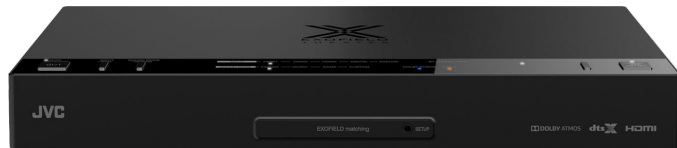

IMMERSE
YOURSELF