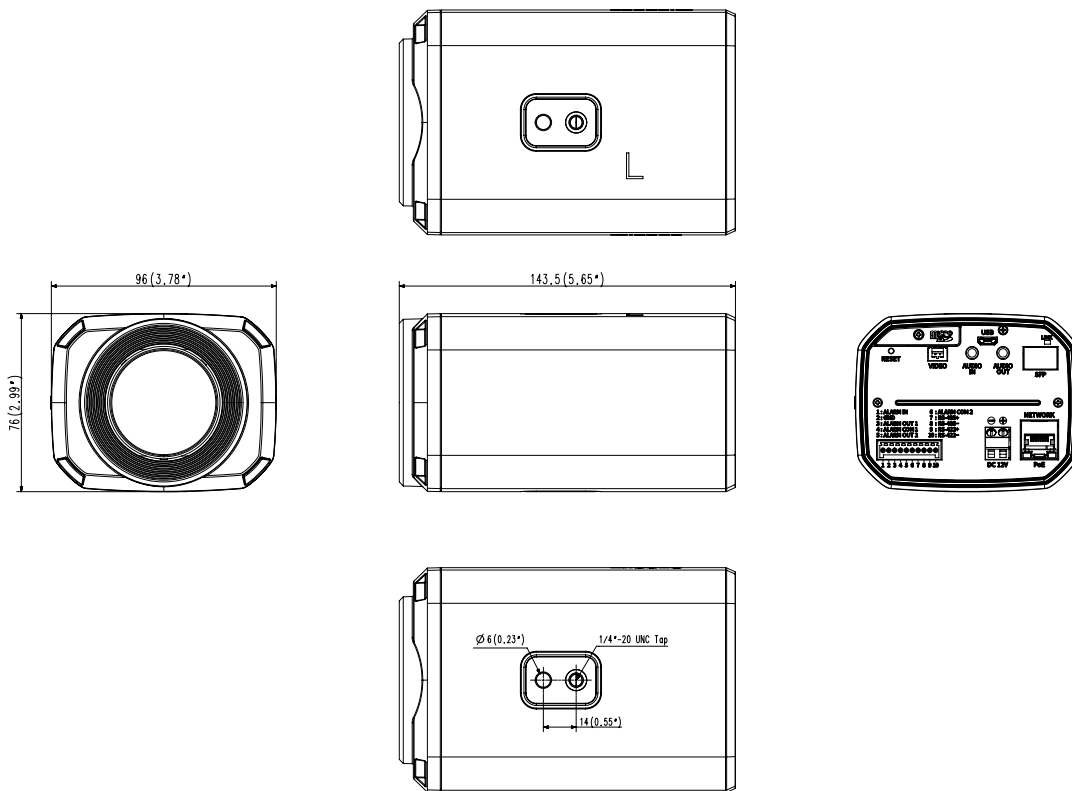

XNZ-L6320A

2MP H.265 32x Zoom Camera

CAD

Unit: mm [inch]

XNZ-6320