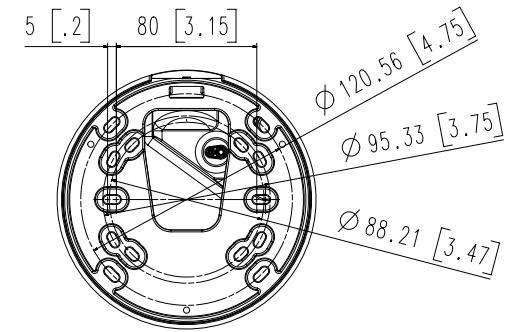

3	PNO-A6081R	'21.04.26
2	XNO-9082R/8082R	'20.05.21
1	PNO-A9081R/A8081R	'19.10.14
No.	MODEL NAME	DATE
Unit:mm[inch]		SCALE:1/1
Hanwha Techwin		

-1/6-0113-

A0

© Hanwha Techwin Co.,Ltd. All rights reserved.