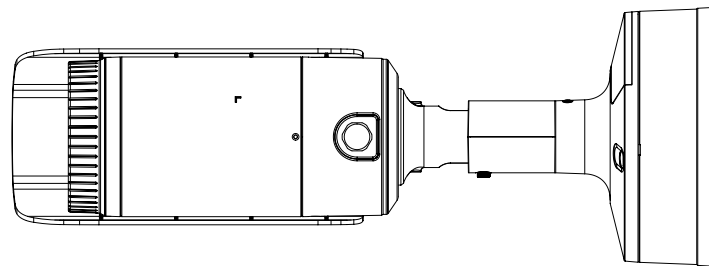

3	PNO-A6081R	'21.04.26
2	XNO-9082R/8082R	'20.05.21
1	PNO-A9081R/A8081R	'19.10.14
No.	MODEL NAME	DATE
Unit:mm[inch]		SCALE:1/1
Hanwha Techwin		

-1/6-0113-

A0

© Hanwha Techwin Co.,Ltd. All rights reserved.