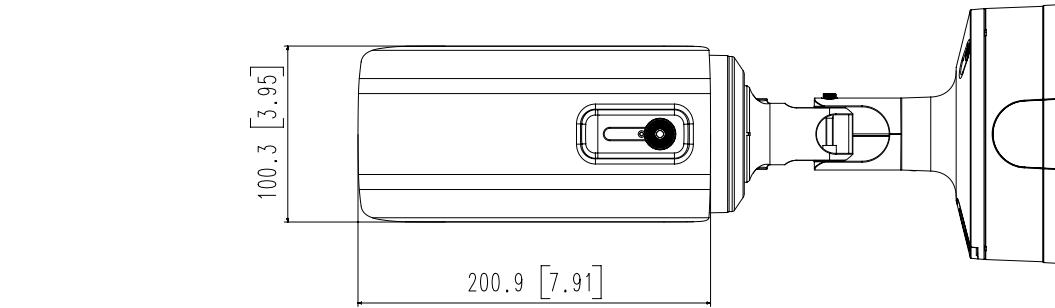

3	PNO-A6081R	'21.04.26
2	XNO-9082R/8082R	'20.05.21
1	PNO-A9081R/A8081R	'19.10.14
No.	MODEL NAME	DATE
Unit:mm[inch]		SCALE:1/1
Hanwha Techwin		

-1/6-0113-

A0

© Hanwha Techwin Co.,Ltd. All rights reserved.