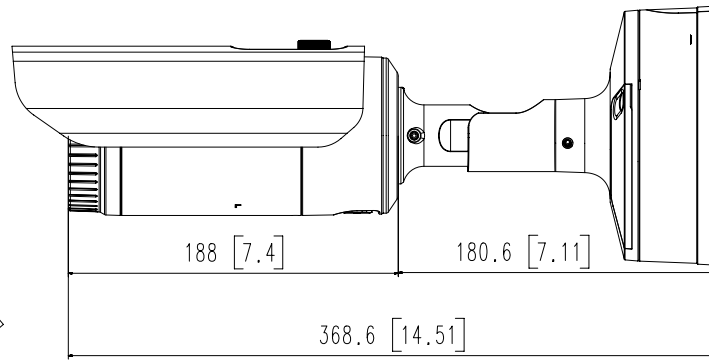

3	PNO-A6081R	'21.04.26
2	XNO-9082R/8082R	'20.05.21
1	PNO-A9081R/A8081R	'19.10.14
No.	MODEL NAME	DATE
Unit:mm[inch]		SCALE:1/1
Hanwha Techwin		

-1/6-0113-

A0

© Hanwha Techwin Co.,Ltd. All rights reserved.