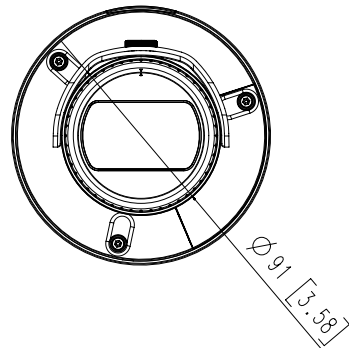

<b>Power Consumption</b>	PoE+: Max 20.0W, typical 17.00W 12VDC: Max 18.00W, typical 16.00W
--------------------------	--

<b>Mechanical</b>	
-------------------	--

<b>Color / Material</b>	Dark gray / Aluminum
<b>Product Dimensions / Weight</b>	Ø91.0x368.6mm (3.58" x 14.51") (Without sunshield), Weight : 2.48Kg (5.47lb)

<b>DORI (EN62676-4 standard)</b>	
----------------------------------	--

<b>Detect (25PPM/ 8PPF)</b>	Wide: 62.9m(206.34ft) / Tele: 183m(600.33ft)
<b>Observe (63PPM/ 19PPF)</b>	Wide: 25.1m(82.34ft) / Tele: 73.3m(240.46ft)
<b>Recognize (125PPM/ 38PPF)</b>	Wide: 12.6m(41.33ft) / Tele: 36.6m(120.07ft)
<b>Identify (250PPM/ 76PPF)</b>	Wide: 6.3m(20.67ft) / Tele: 18.3m(60.03ft)

3	PNO-A6081R	'21.04.26
2	XNO-9082R/8082R	'20.05.21
1	PNO-A9081R/A8081R	'19.10.14
No.	MODEL NAME	DATE
Unit:mm[inch]		SCALE:1/1
Hanwha Techwin		

-1/6-0113-

A0

© Hanwha Techwin Co.,Ltd. All rights reserved.