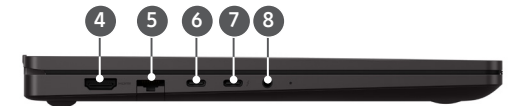

Left Side

Right Side