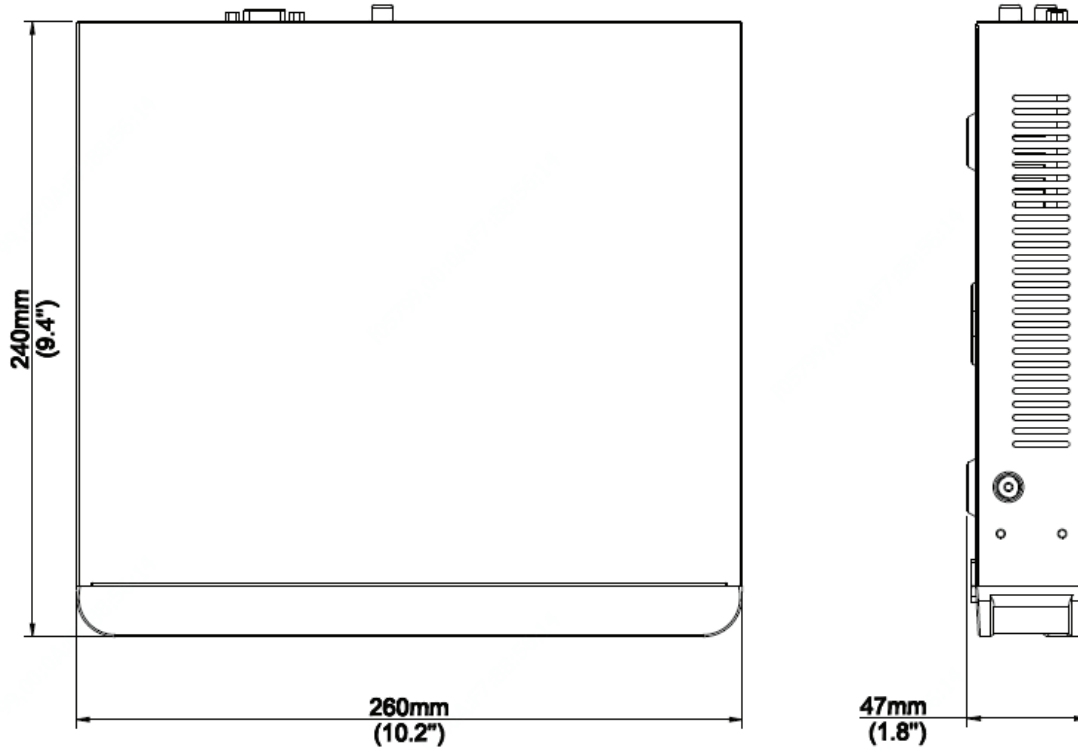

Video/Audio Input	
IP Video Input	4-ch
Two-way Audio Input	1-ch, RCA
Network	
Incoming Bandwidth	80Mbps
Outgoing Bandwidth	64Mbps
Remote Users	128
Protocols	P2P, UPnP, NTP, DHCP, PPPoE
Video/Audio Output	
HDMI/VGA Output	HDMI: 3840x2160/30Hz, 1920x1080p/60Hz, 1920x1080p/50Hz, 1600x1200/60Hz, 1280x1024/60Hz, 1280x720/60Hz, 1024x768/60Hz VGA: 1920x1080p/60Hz, 1920x1080p/50Hz, 1600x1200/60Hz, 1280x1024/60Hz, 1280x720/60Hz, 1024x768/60Hz
Recording Resolution	4K/5MP/4MP/3MP/1080p/960p/720p/D1/2CIF/CIF
Audio Output	1-ch, RCA
Synchronous Playback	4-ch
Corridor Mode Screen	3/4
Decoding	
Decoding format	Ultra 265/H.265/H.264
Liveview/Playback	4K/5MP/4MP/3MP/1080p/960p/720p/D1/2CIF/CIF
Capability	2 x 4k@30, 3 x 5MP@30, 4 x 4MP@30
Hard Disk	
SATA	1 SATA interface
Capacity	up to 6TB for each disk
Smart	
VCA Detection	Face, intrusion, cross line, audio, defocus, scene change, auto tracking, object left behind, and object removed
VCA Search	Face and behavior
Statistical Analysis	People counting
External Interface	
Network Interface	1 RJ45 10M/100M self-adaptive Ethernet Interface
USB Interface	Rear panel: 1 x USB2.0, 1 x USB3.0
PoE	
Interface	4 RJ45 10M/100M self-adaptive Ethernet Interface
Max Power	Max 30W for single port Max 54W in total
Supported Standard	IEEE 802.3at, IEEE 802.3af
General	
Power Supply	48V DC Power Consumption: ≤9 W (without HDD)
Working Environment	-10°C ~ +55°C (+14°F ~ +131°F), Humidity ≤ 90% RH (non-condensing)
Dimensions (W×D×H)	260mm × 240mm × 47mm (10.2"×9.4"×1.9 ")
Weight (without HDD)	1kg (2.20 lb)

DIMENSIONS

REAR PANEL

Shipping Information:

Item	UPC Code	Package Dimensions	Package Weight	Qty/Carton
CyberView N4	744390952562	10.2 x 9.4 x 1.9	2.2 Lbs	X/X