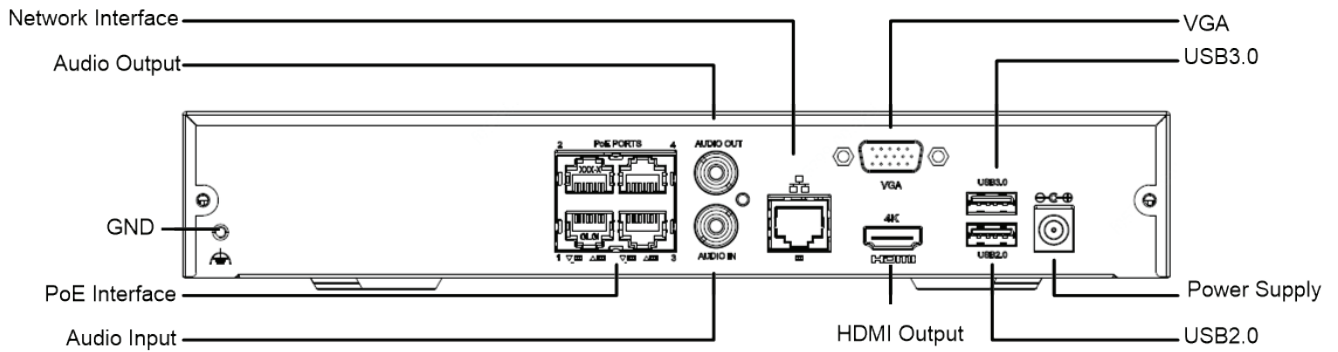

REAR PANEL

Shipping Information:

Item	UPC Code	Package Dimensions	Package Weight	Qty/Carton
CyberView N4	744390952562	10.2 x 9.4 x 1.9	2.2 Lbs	X/X