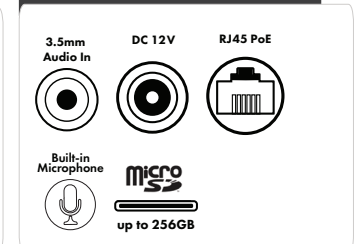

Cameras Interfaces

ONVIF is a trademark of Onvif, Inc. Chrome and Firefox use Java which requires an initial internet connection. Apple and the Apple logo are trademarks of Apple Inc., registered in the U.S. and other countries. App Store is a service mark of Apple Inc. Android, Google Play and the Google Play logo are trademarks of Google Inc. Amazon's trademark is used under license from Amazon.com, Inc. or its affiliates. Speco Technologies is constantly developing and improving products. We reserve the right to modify product design and specifications without notice and without incurring any obligation. Spec Rev. 10/25/21

Apps available from the following:

ONVIF® 800-645-5516 • Fax: 631-957-9142 or 631-957-3880 • specotech.com