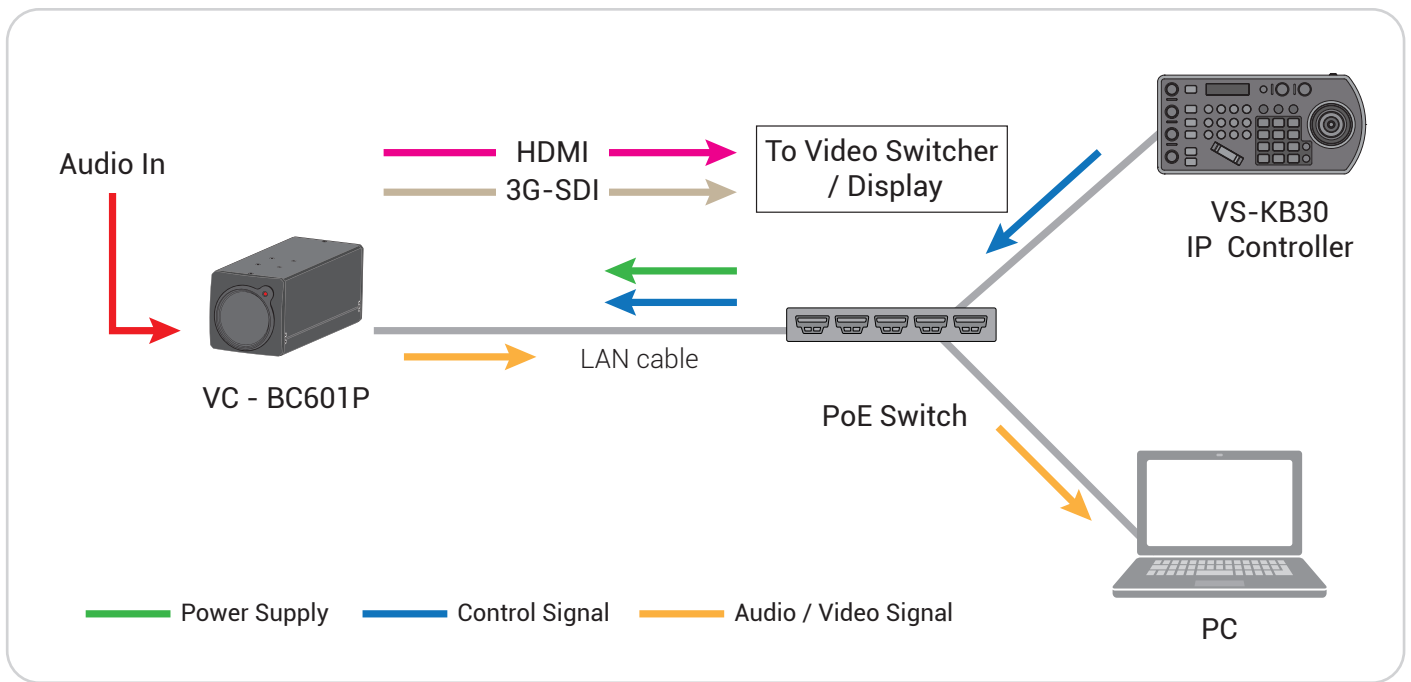

Single Camera Connection