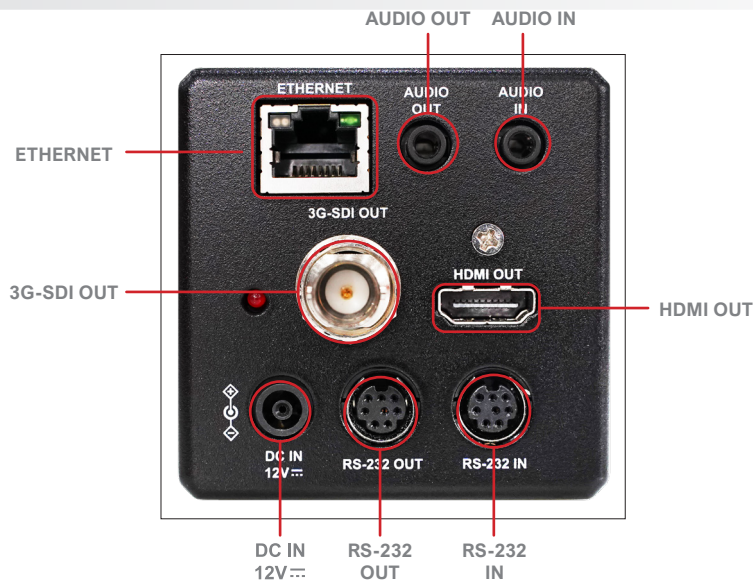

Product Specifications

Camera	
Sensor	1/2.5" 8.57 MP CMOS
Video Format	1080p : 60 / 59.94 / 50 / 30 / 29.97 / 25 720p : 59.94 / 50 / 29.97 / 25 1080i : 60 / 59.94 / 50
Video Output Interface	HDMI 2.0 / 3G-SDI / Ethernet
Optical Zoom	30x
Digital Zoom	12x
Horizontal Viewing Angle	68°
Vertical Viewing Angle	38.3°
Diagonal Viewing Angle	78°
Aperture	F1.6 ~ F3.4
Focal Length	4.6mm ~ 135mm
Shutter Speed	1/1 ~ 1/10,000 sec
Minimum Object Distance	1.5m (Wide / Tele)
Video S/N Ratio	> 50dB
Minimum Illumination	0.1 lux (F1.6, 50IRE, 30fps)
Focus System	Auto / Manual / Smart AF
Gain Control	Auto / Manual
White Balance	Auto / Manual
Exposure Control	Auto / Manual
WDR	Yes
3D NR	Yes
Image Flip	Yes
Tally Light	Yes
Preset Positions	256

Output	
HDMI / 3G-SDI	1080p 60fps
IP Stream	HEVC 1080p 60fps H.264 1080p 60fps H.264 640x360 30fps
IP Compression	HEVC / H.264
Network	
IP Protocol	RTSP / RTMP / RTMPS / MPEG-TS / SRT
PoE	PoE (IEEE802.3af)
Audio	
Input	Line In / MIC In
Output	Ethernet / HDMI
Compression Format	G.711
Camera Control	
Interface	RS-232 / Ethernet
Protocol	VISCA / VISCAIP / PELCO D / ONVIF
General	
DC In	12V +/- 20%
Power Consumption	PoE: 10.5 W DC In: 9.5 W
Weight	2.2 lbs (1 kg)
Dimension	7.4" x 2.6" x 2.6" (187 x 67 x 67 mm)

I/O CONNECTIONS