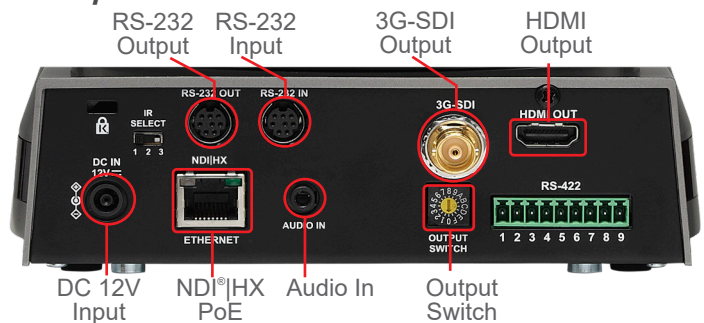

I/O Connections

Lumens®

Lumens Integration, Inc.
4116 Clipper Court
Fremont, CA, 94538
Phone: +1-866-600-0988
Fax: +1-510-252-1389

Lumens Europe
De Nayerstraat 17 9470
Denderleeuw Belgium
Phone: +32-473-58-38-95
Fax: +32-2-452-76-00

www.MyLumens.com