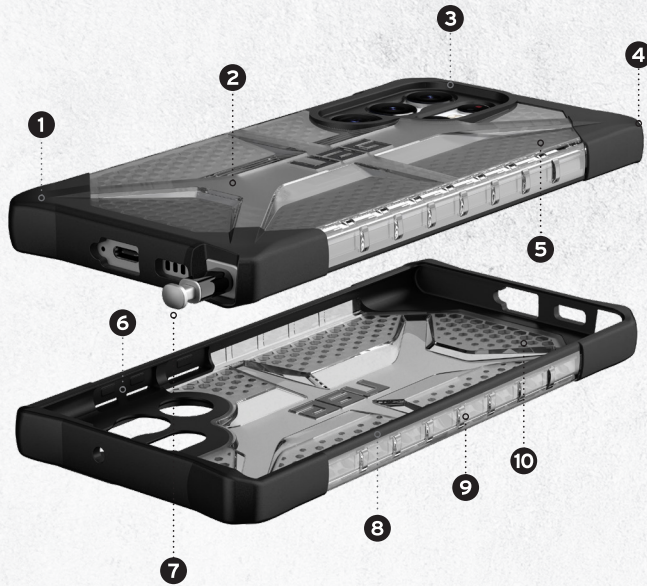

PLASMA SERIES

for Samsung Galaxy S22 Ultra

FEATURES

- 1 | 16 FT Drop Protection (4.8 Meters)
- 2 | Featherlight Composite Construction (Translucent PC)
- 3 | Camera Protecting Layer
- 4 | Enhanced Corner Protection (TPU)
- 5 | Low Profile Perimeter Edge
- 6 | Oversized Buttons for Enhanced Click-Feel
- 7 | Port Opening to Accommodate S PEN
- 8 | Ultra-Light Impact Frame
- 9 | Tactile Grip
- 10 | Hex Pattern for Increased Shock Absorption

COLOR OFFERING

ICE

SKU | 213443114343
UPC | 810070368845

ASH

SKU | 213443113131
UPC | 810070368838

RETAIL PACKAGE PRODUCT SPECIFICATIONS

WEIGHT
0.33 OZ / 0.15 KG

LENGTH
7.75 IN / 19.69 CM

WIDTH
4.75 IN / 12.07 CM

DEPTH
1.00 IN / 2.54 CM