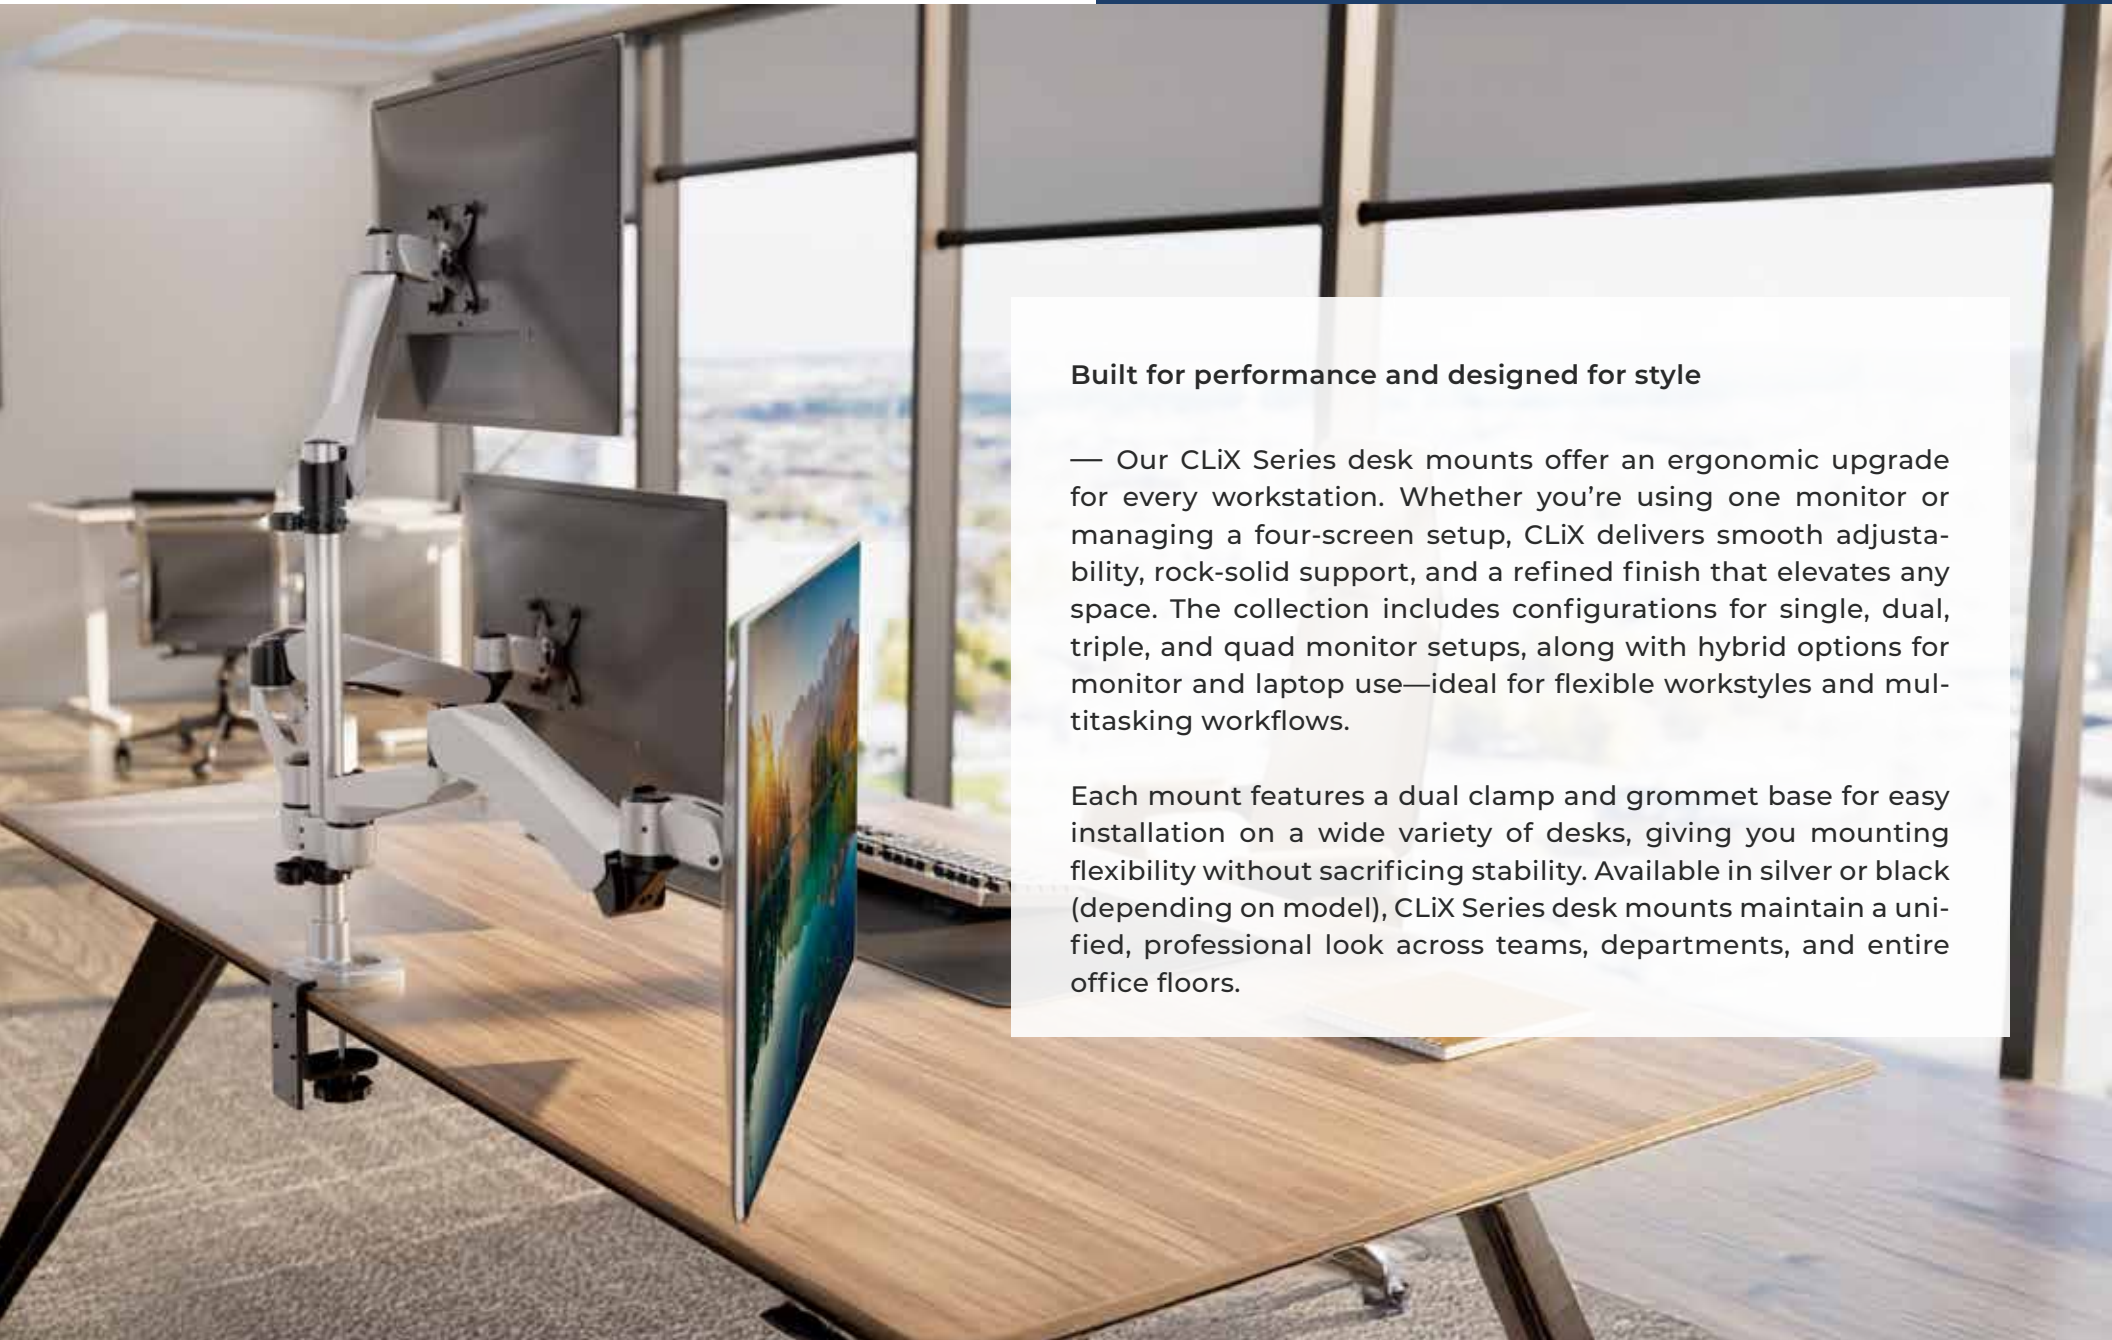

Monitor Desk Mounts

Built for performance and designed for style

— Our CLiX Series desk mounts offer an ergonomic upgrade for every workstation. Whether you're using one monitor or managing a four-screen setup, CLiX delivers smooth adjustability, rock-solid support, and a refined finish that elevates any space. The collection includes configurations for single, dual, triple, and quad monitor setups, along with hybrid options for monitor and laptop use—ideal for flexible workstyles and multitasking workflows.