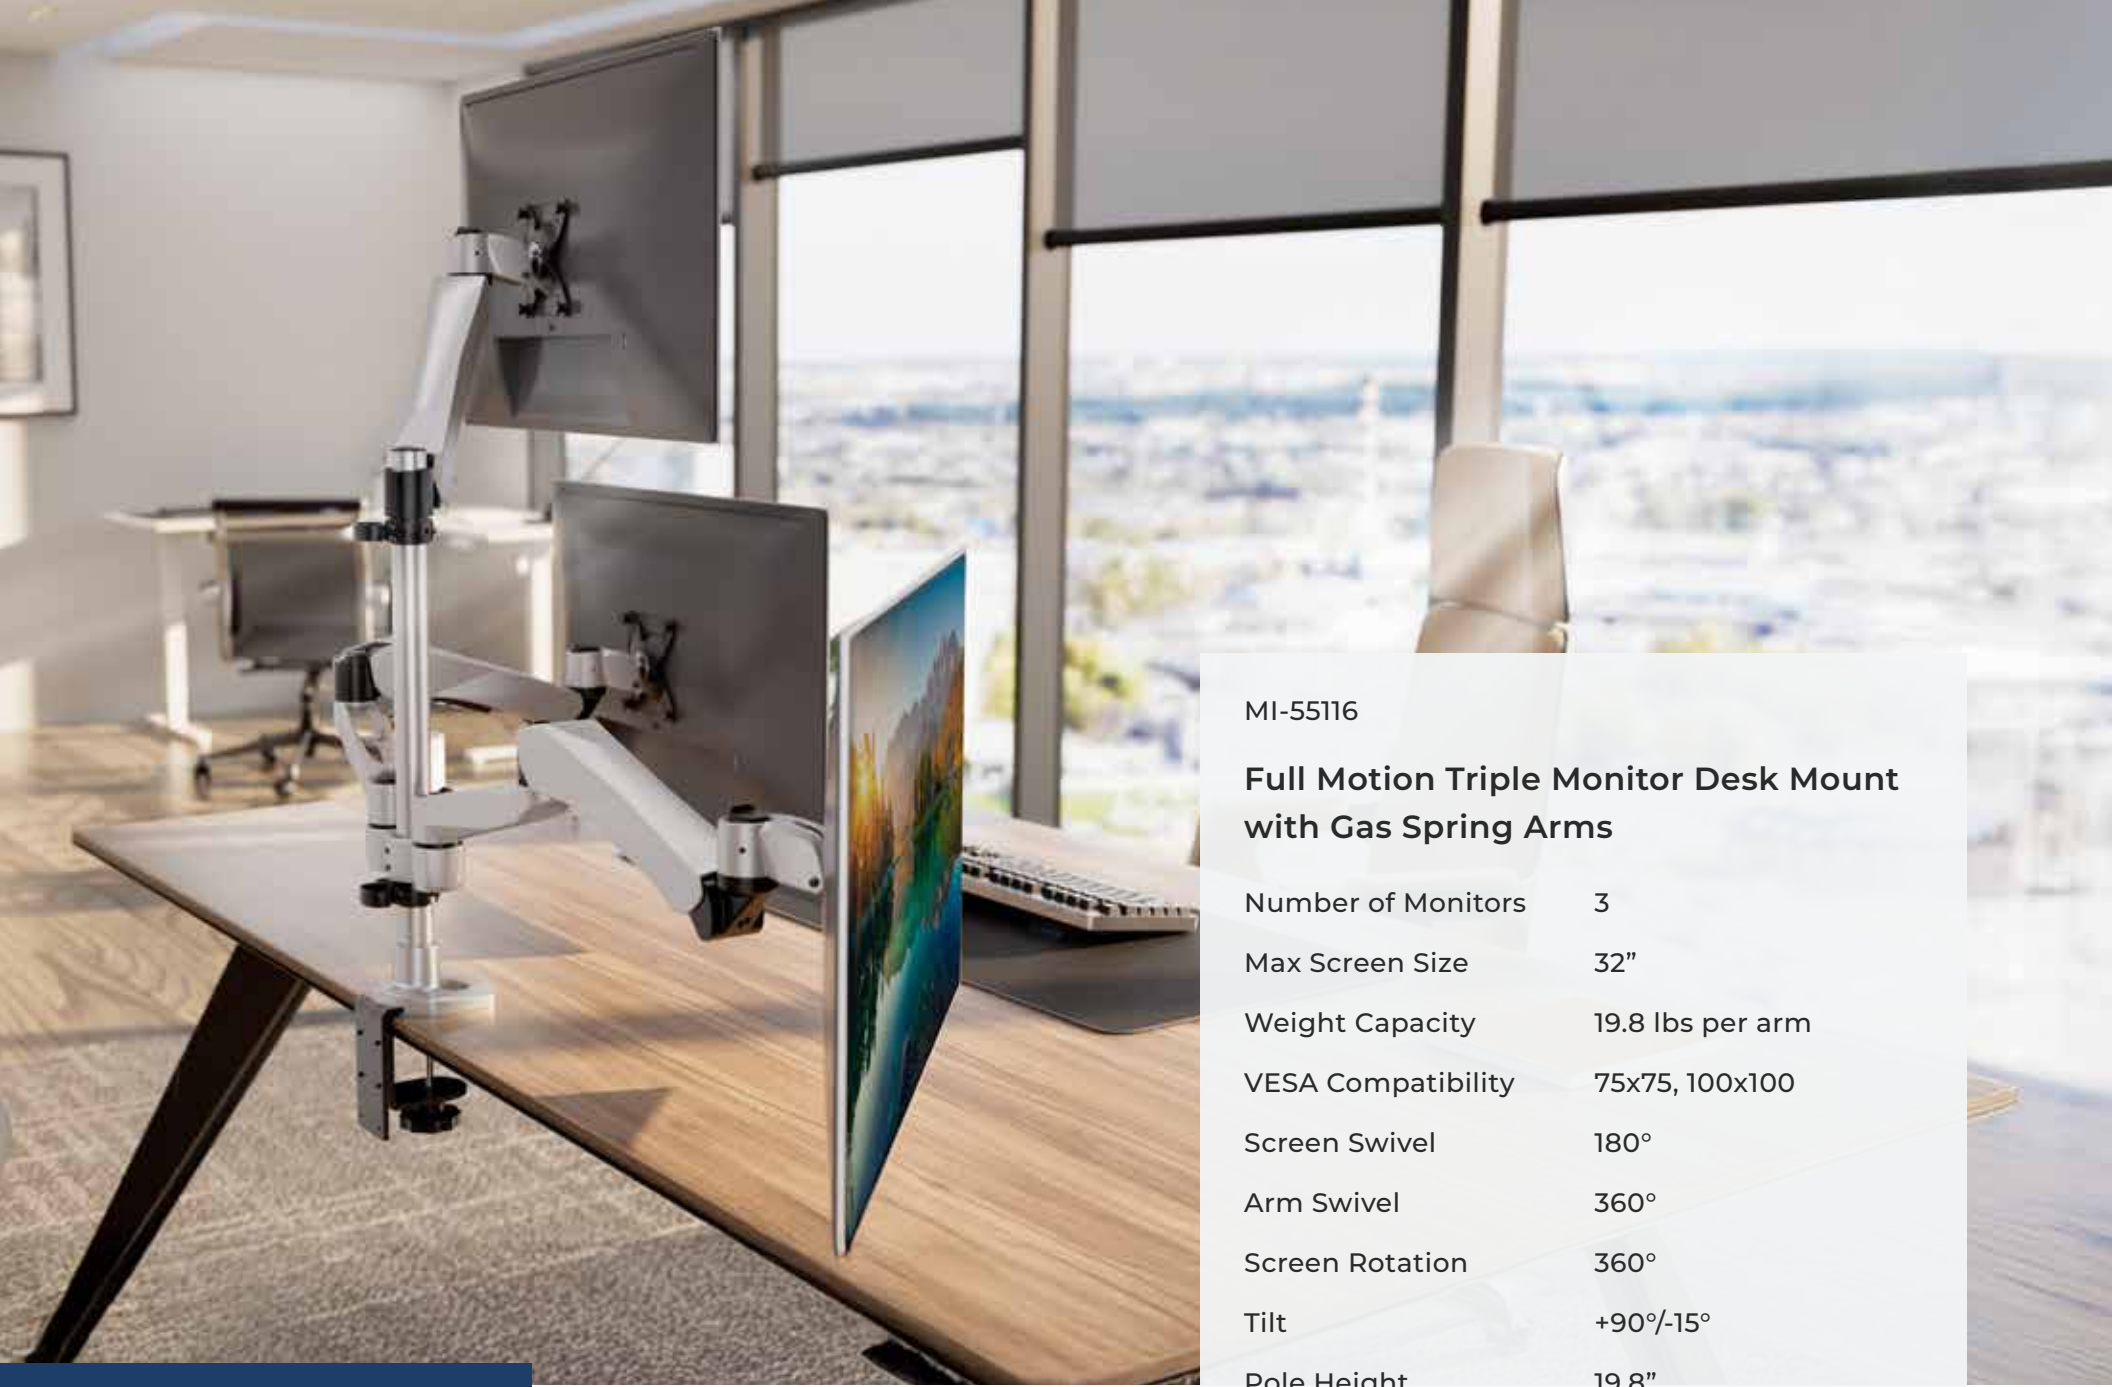

MI-55116

Full Motion Triple Monitor Desk Mount with Gas Spring Arms

Number of Monitors	3
Max Screen Size	32"
Weight Capacity	19.8 lbs per arm
VESA Compatibility	75x75, 100x100
Screen Swivel	180°
Arm Swivel	360°
Screen Rotation	360°
Tilt	+90°/-15°
Pole Height	19.8"
Available Colors