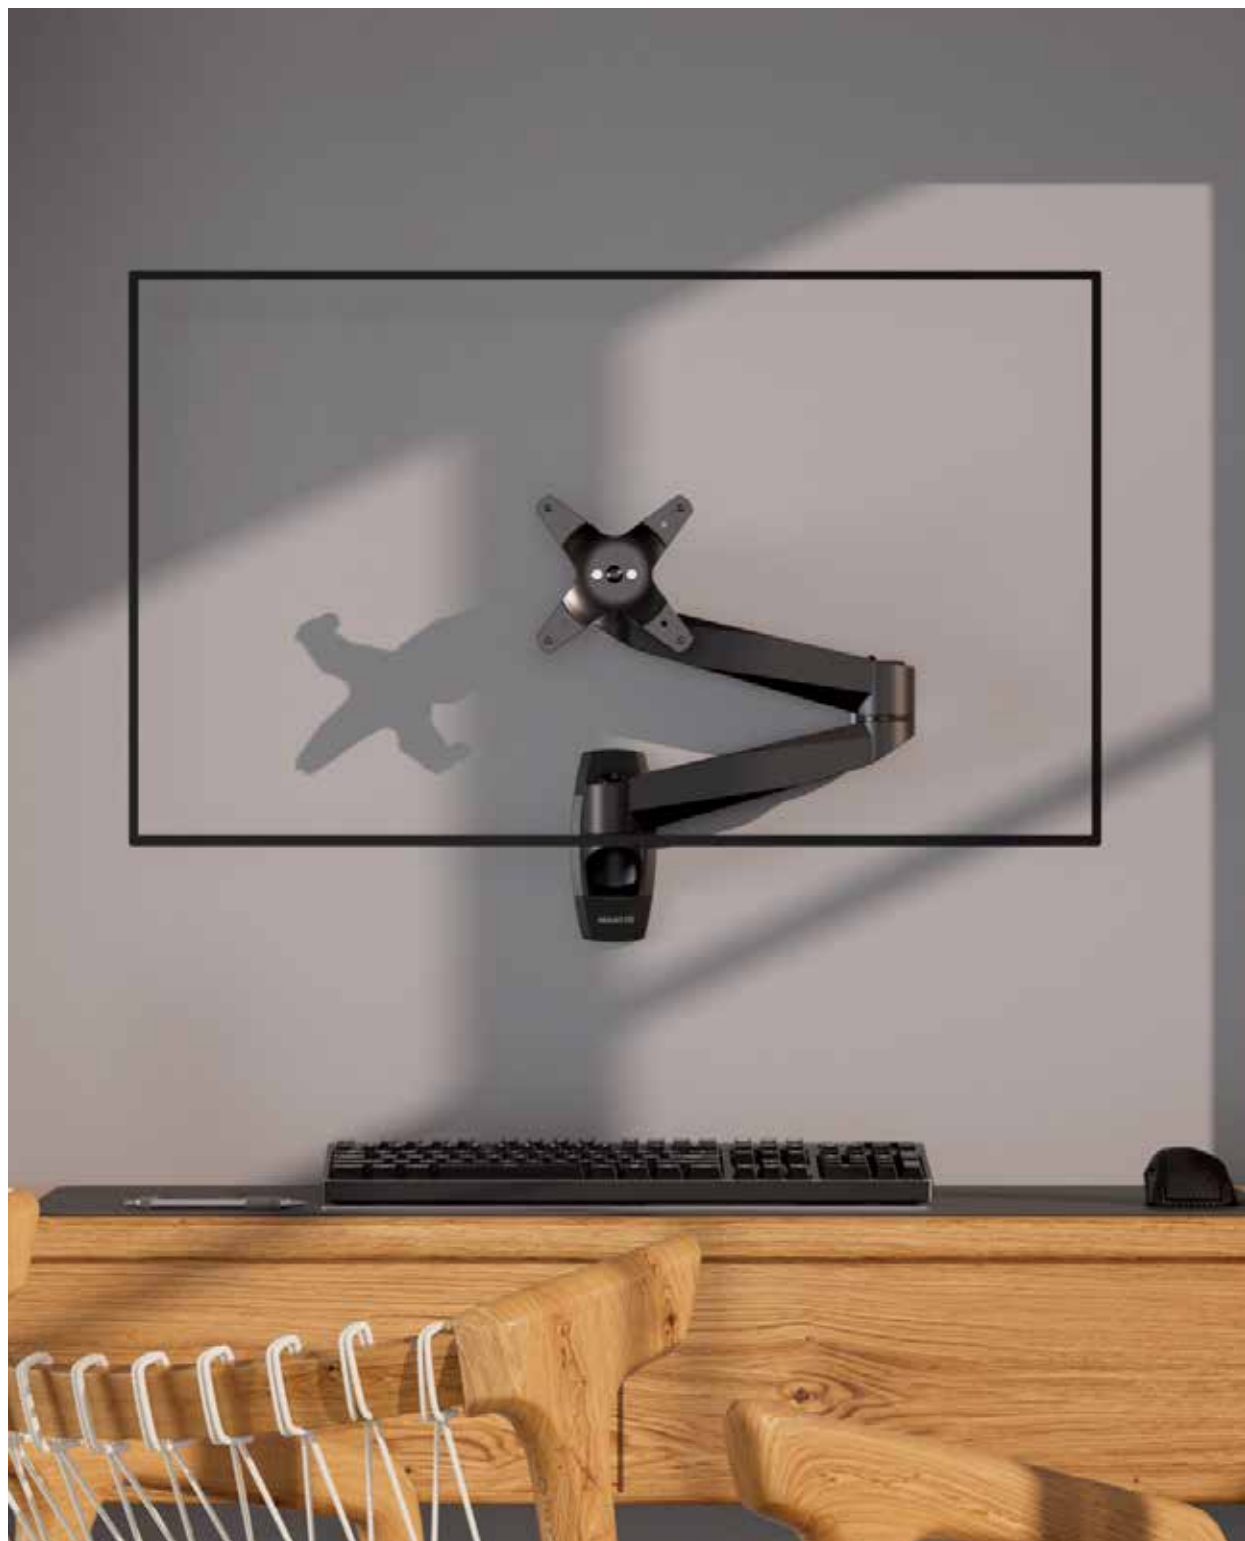

MOUNT-IT! CLiX SERIES
Premium Monitor Mounts

Introducing the CLiX Series – Our finest line of monitor mounts, engineered from premium aluminum for lasting durability, a refined finish, and seamless performance. Built for versatility, CLiX offers a broad range of configurations to fit every workspace — from single monitor setups to quad-screen power stations. Each mount features our signature “click” assembly system, making setup fast and frustration-free.

Monitor Wall Mounts

Sleek, sturdy, and space-saving

— Our CLiX Series monitor wall mounts are built to bring premium performance to the modern workspace.

Designed for flexibility and ergonomic comfort, these mounts offer a clean, low-profile solution for mounting one or two monitors to the wall, freeing up valuable desk space and creating room for creativity.

Choose from silver and black finishes to complement your space and maintain a cohesive look.

MI-31114 & MI-31114_BLK

Single Monitor Wall Mount

Number of Monitors	1
Max Screen Size	34"
Weight Capacity	30 lbs
VESA Compatibility	75x75, 100x100
Swivel	Up to 180°
Tilt	Up to +90°/-15°
Screen Rotation	360°
Available Colors	

MI-35114 & MI-35114_BLK

Full Motion Single Monitor Wall Mount with Gas Spring Arm

Number of Monitors	1
Max Screen Size	32"
Weight Capacity	19.8 lbs
VESA Compatibility	75x75, 100x100
Swivel	180°
Tilt	+90°/-15°
Screen Rotation	360°
Available Colors	