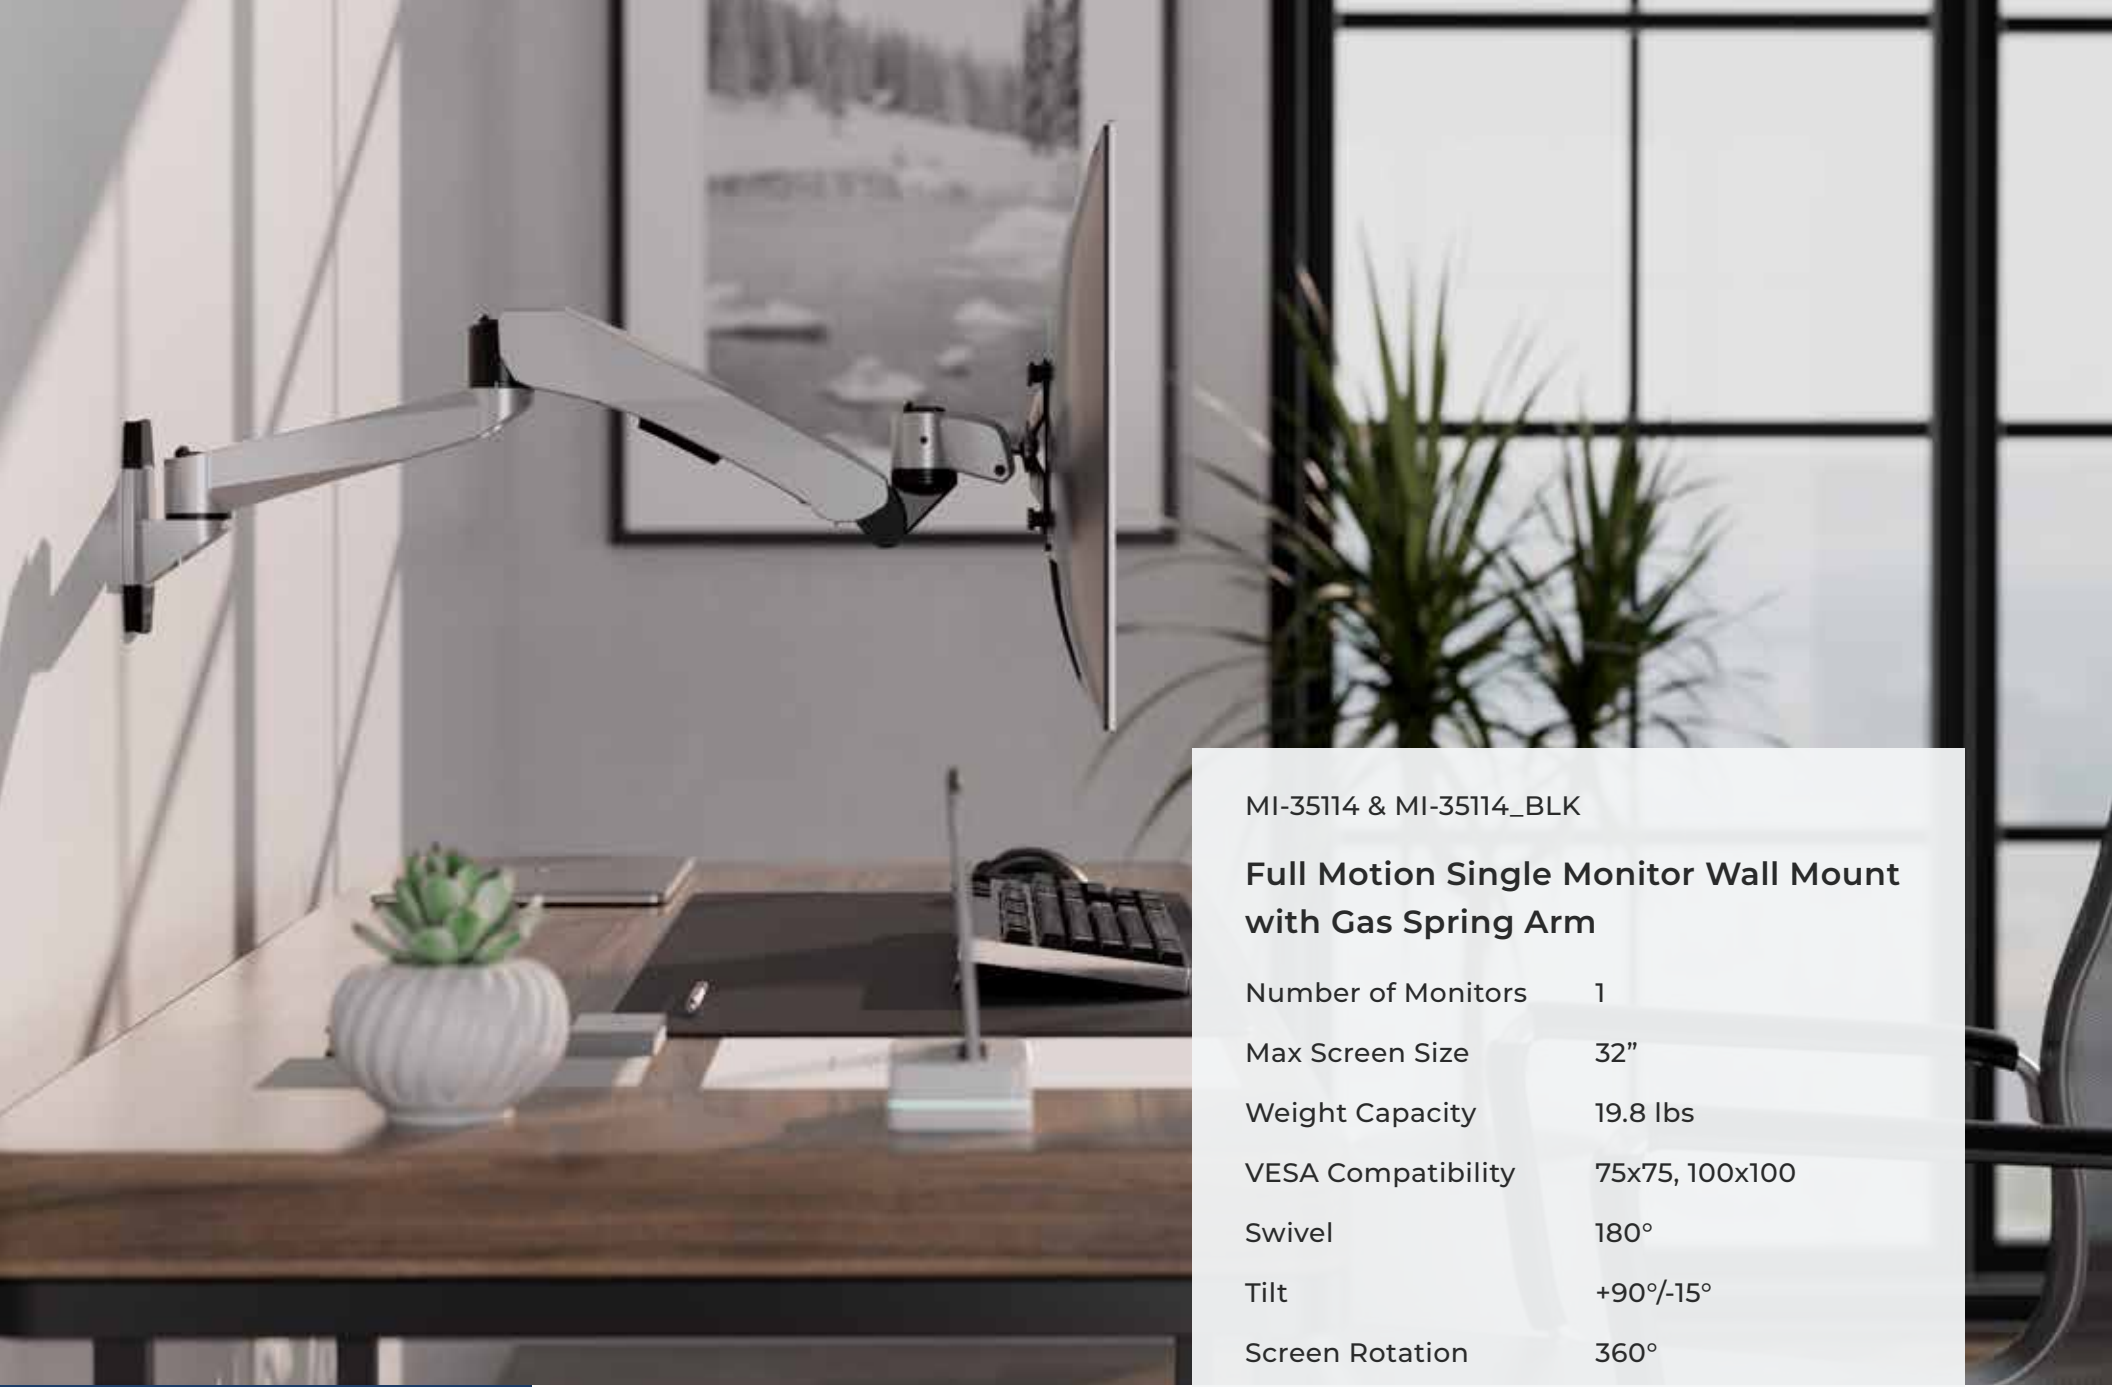

Monitor Wall Mounts

Sleek, sturdy, and space-saving

— Our CLiX Series monitor wall mounts are built to bring premium performance to the modern workspace.

Designed for flexibility and ergonomic comfort, these mounts offer a clean, low-profile solution for mounting one or two monitors to the wall, freeing up valuable desk space and creating room for creativity.

Choose from silver and black finishes to complement your space and maintain a cohesive look.

MI-31114 & MI-31114_BLK

Single Monitor Wall Mount

Number of Monitors	1
Max Screen Size	34"
Weight Capacity	30 lbs
VESA Compatibility	75x75, 100x100
Swivel	Up to 180°
Tilt	Up to +90°/-15°
Screen Rotation	360°
Available Colors	

MI-33114 & MI-33114_BLK

Full Motion Single Monitor Wall Mount

Number of Monitors	1
Max Screen Size	34"
Weight Capacity	30 lbs
VESA Compatibility	75x75, 100x100
Swivel	180°
Tilt	+90°/-15°
Screen Rotation	360°
Available Colors	

MI-35114 & MI-35114_BLK

Full Motion Single Monitor Wall Mount with Gas Spring Arm

Number of Monitors	1
Max Screen Size	32"
Weight Capacity	19.8 lbs
VESA Compatibility	75x75, 100x100
Swivel	180°
Tilt	+90°/-15°
Screen Rotation	360°
Available Colors	