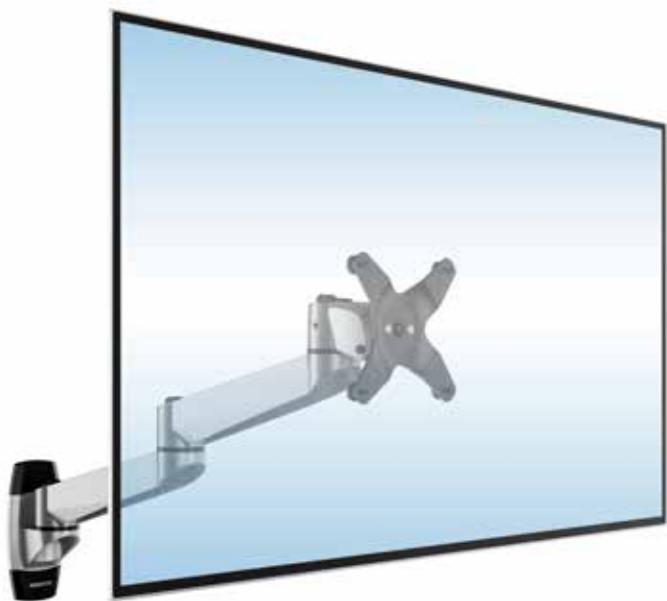

MOUNT-IT! CLiX SERIES
Premium Monitor Mounts

Introducing the CLiX Series – Our finest line of monitor mounts, engineered from premium aluminum for lasting durability, a refined finish, and seamless performance. Built for versatility, CLiX offers a broad range of configurations to fit every workspace — from single monitor setups to quad-screen power stations. Each mount features our signature “click” assembly system, making setup fast and frustration-free.

What truly sets CLiX apart is its universal design language. Whether outfitting a single desk or an entire office floor, the consistent aesthetic ensures a clean, unified look across varied workstation setups. With CLiX, every mount complements the next, offering ergonomic comfort tailored to each user—without sacrificing visual harmony.

Monitor Wall Mounts

Sleek, sturdy, and space-saving

— Our CLiX Series monitor wall mounts are built to bring premium performance to the modern workspace.

Designed for flexibility and ergonomic comfort, these mounts offer a clean, low-profile solution for mounting one or two monitors to the wall, freeing up valuable desk space and creating room for creativity.

Choose from silver and black finishes to complement your space and maintain a cohesive look.

MI-31114 & MI-31114_BLK

Single Monitor Wall Mount

Number of Monitors	1
Max Screen Size	34"
Weight Capacity	30 lbs
VESA Compatibility	75x75, 100x100
Swivel	Up to 180°
Tilt	Up to +90°/-15°
Screen Rotation	360°
Available Colors	