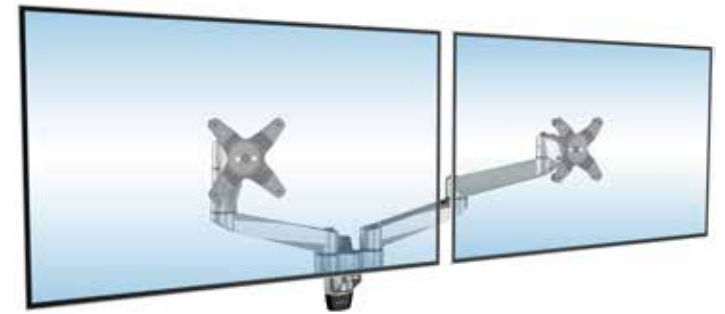

MI-43114 & MI-43114_BLK

Full Motion Dual Monitor Wall Mount

Number of Monitors	2
Max Screen Size	34"
Weight Capacity	22 lbs per arm
VESA Compatibility	75x75, 100x100
Swivel	180°
Tilt	+90°/-15°
Screen Rotation	360°
Available Colors