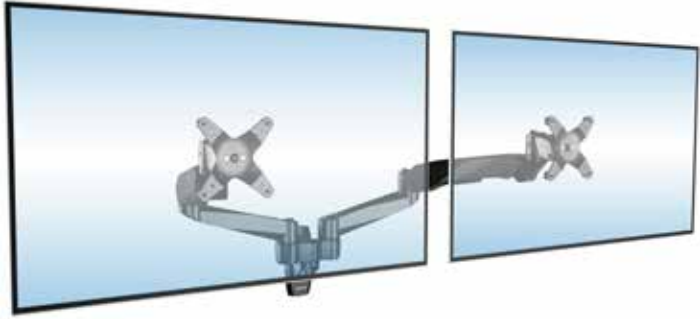

MI-45114 & MI-45114_BLK

Full Motion Dual Monitor Wall Mount with Gas Spring Arms

Number of Monitors	2
Max Screen Size	32"
Weight Capacity	19.8 lbs per arm
VESA Compatibility	75x75, 100x100
Swivel	180°
Tilt	+90°/-15°
Screen Rotation	360°
Available Colors