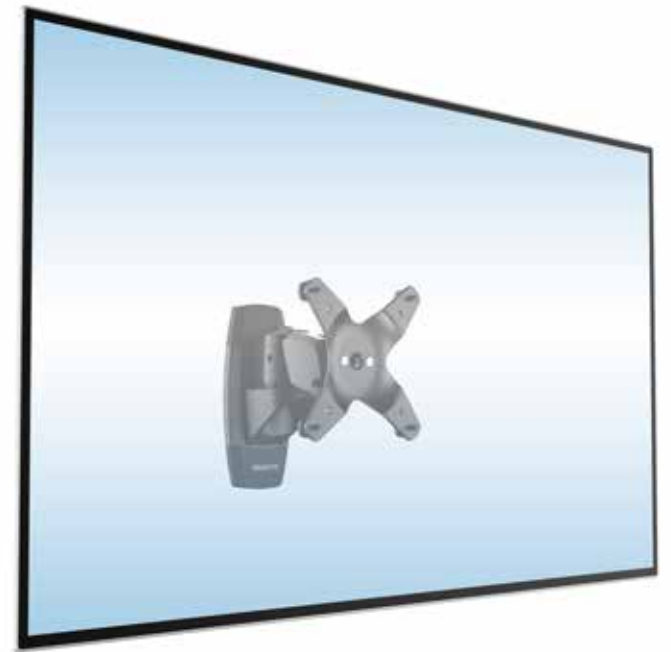

MOUNT-IT! CLiX SERIES
Premium Monitor Mounts

Introducing the CLiX Series – Our finest line of monitor mounts, engineered from premium aluminum for lasting durability, a refined finish, and seamless performance. Built for versatility, CLiX offers a broad range of configurations to fit every workspace — from single monitor setups to quad-screen power stations. Each mount features our signature “click” assembly system, making setup fast and frustration-free.

What truly sets CLiX apart is its universal design language. Whether outfitting a single desk or an entire office floor, the consistent aesthetic ensures a clean, unified look across varied workstation setups. With CLiX, every mount complements the next, offering ergonomic comfort tailored to each user—without sacrificing visual harmony.

Monitor Wall Mounts

Sleek, sturdy, and space-saving

— Our CLiX Series monitor wall mounts are built to bring premium performance to the modern workspace.

Designed for flexibility and ergonomic comfort, these mounts offer a clean, low-profile solution for mounting one or two monitors to the wall, freeing up valuable desk space and creating room for creativity.

Choose from silver and black finishes to complement your space and maintain a cohesive look.

MI-31114 & MI-31114_BLK

Single Monitor Wall Mount

Number of Monitors	1
Max Screen Size	34"
Weight Capacity	30 lbs
VESA Compatibility	75x75, 100x100
Swivel	Up to 180°
Tilt	Up to +90°/-15°
Screen Rotation	360°
Available Colors	