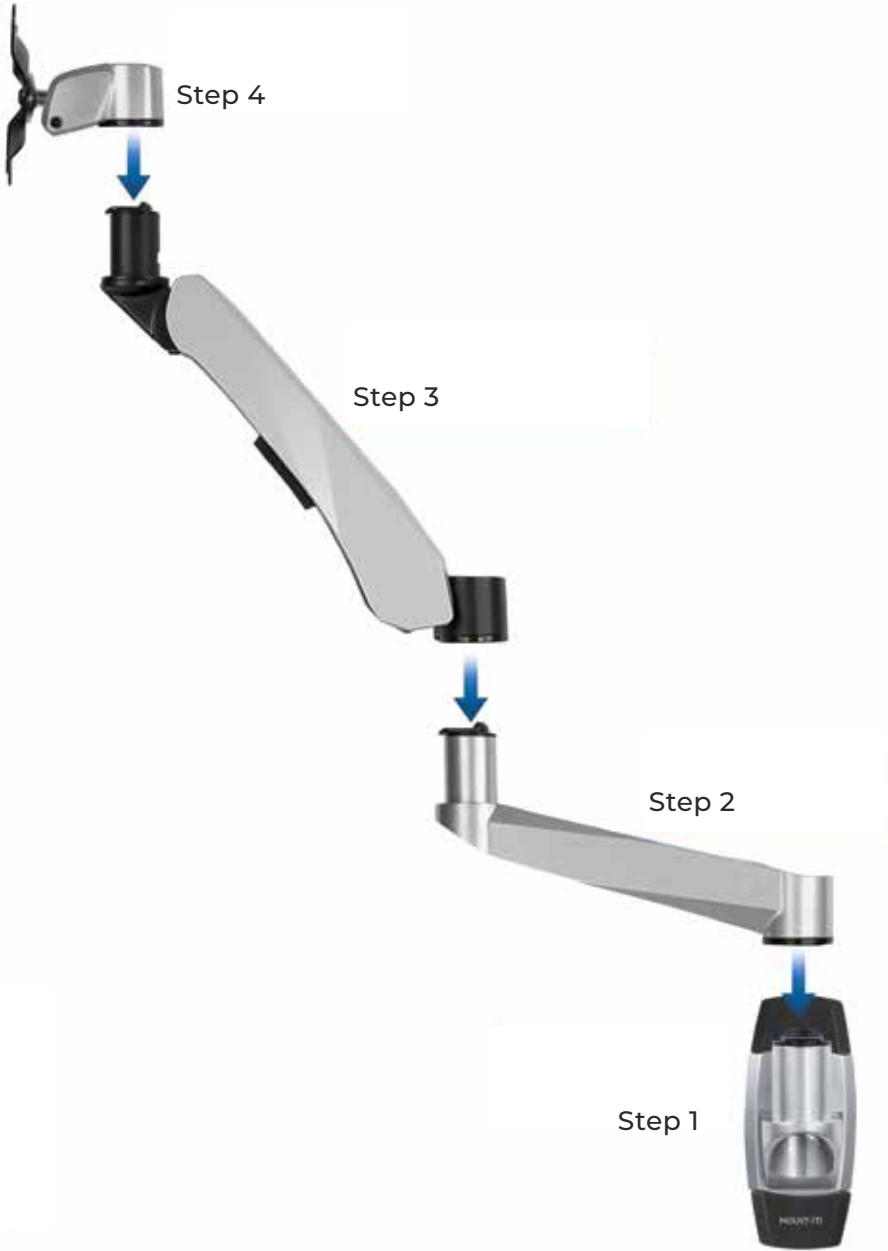

Easy CLiX Assembly

Assembly is quick and hassle-free with clear instructions included in the box, plus step-by-step installation videos available for every CLiX mount.

Whether you're setting up one workstation or an entire office, we make it easy to get up and running with confidence.