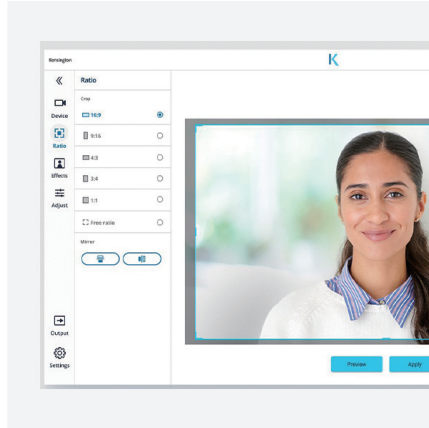

Simple & Powerful Software

Customize your video settings with the click of a button. Use Kensington Konnect™ to optimize your focus, lighting, and experience in any setting.