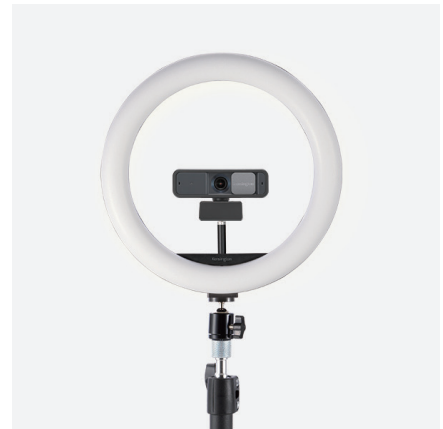

Kensington Ecosystem Compatible

Create a tailored setup based on your environment and budget by combining with a Desktop Stand (SKU code: K87651WW), Ring Light (SKU code: K87653), or other Kensington video conferencing accessory.