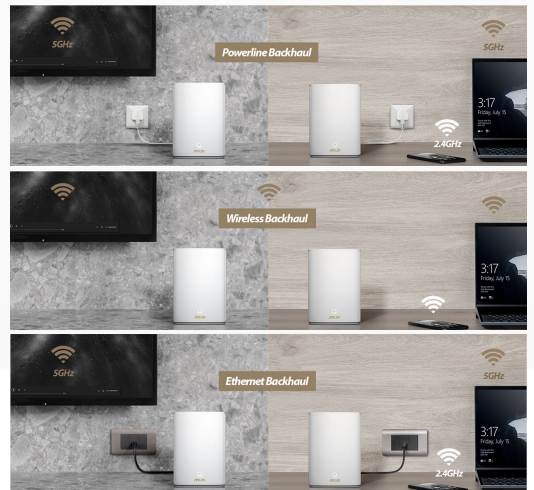

* The router should be connected directly to a 3-pronged wall socket.

HomePlug AV2 MIMO Ensures High Bandwidth

ASUS ZenWiFi AX Hybrid uses HomePlug AV2, with MIMO and beamforming technologies that use special signal techniques to greatly increase the available bandwidth over electrical circuits to 1300 Mbps. That's almost twice as fast as the previous HomePlug standard!*

*The router should be connected directly to a 3-pronged wall socket.

HomePlug AV2 SISO

HomePlug AV2 MIMO

Smart & Flexible Backhaul Configuration

ASUS ZenWiFi AX Hybrid gives you three alternative backhaul options: powerline, Ethernet and WiFi. The router intelligently chooses the most reliable method for you, based on connection quality. If you prefer, you can also manually choose the type of backhaul connection.