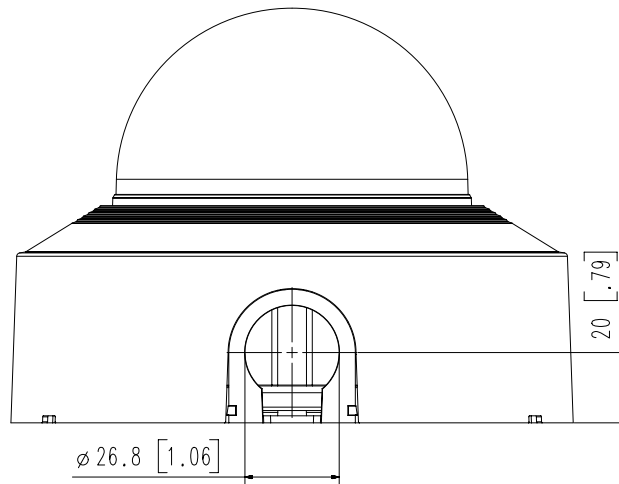

4	XND-C6083RV	'21.01.05
3	XND-C7083RV	'21.01.05
2	XND-C8083RV	'21.01.05
1	XND-C9083RV	'21.01.05
No.	MODEL NAME	DATE

Unit:mm[inch] SCALE:1/1 Hanwha Techwin

© Hanwha Techwin Co.,Ltd. All rights reserved.

A2