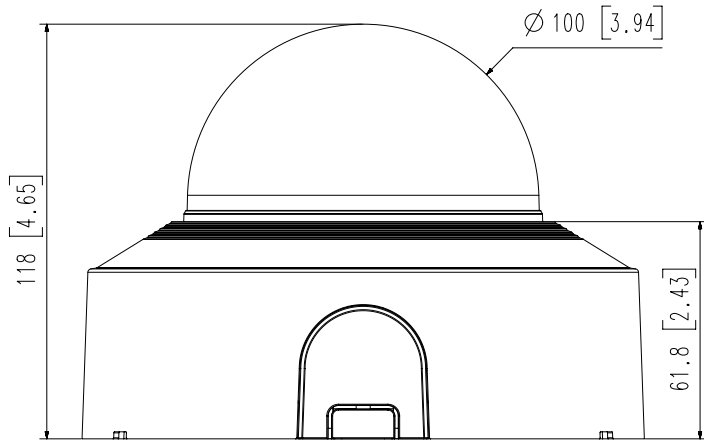

4	XND-C6083RV	'21.01.05
3	XND-C7083RV	'21.01.05
2	XND-C8083RV	'21.01.05
1	XND-C9083RV	'21.01.05
No.	MODEL NAME	DATE

Unit:mm[inch] SCALE:1/1 Hanwha Techwin

© Hanwha Techwin Co.,Ltd. All rights reserved.

A2