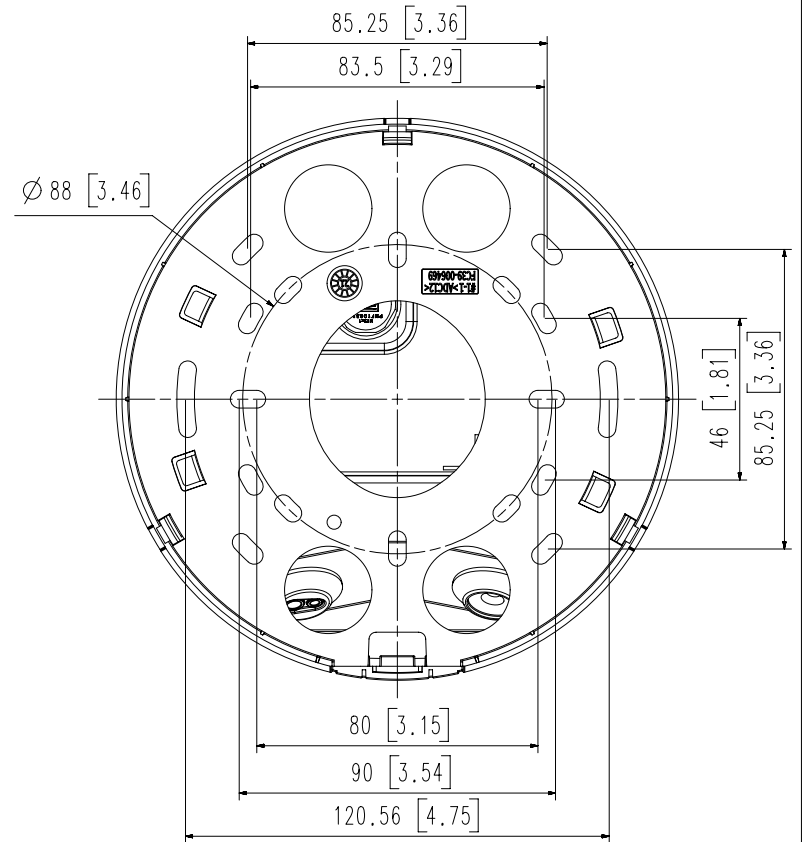

Mechanical

Color / Material	White / Aluminum + PC Hard-coated dome bubble
RAL Code	RAL9003
Product Dimensions / Weight	Ø160x118mm(Ø6.30x4.65"), 1350g(2.98 lb)

DORI (EN62676-4 standard)

Detect (25PPM/ 8PPF)	Wide: 44.8m(147.02ft) / Tele: 151.3m(496.29ft)
Observe (63PPM/ 19PPF)	Wide: 17.9m(58.81ft) / Tele: 60.5m(198.52ft)
Recognize (125PPM/ 38PPF)	Wide: 9.0m(29.4ft) / Tele: 30.3m(99.26ft)
Identify (250PPM/ 76PPF)	Wide: 4.5m(14.7ft) / Tele: 15.1m(49.63ft)

4	XND-C6083RV	'21.01.05
3	XND-C7083RV	'21.01.05
2	XND-C8083RV	'21.01.05
1	XND-C9083RV	'21.01.05
No.	MODEL NAME	DATE

Unit:mm[inch] SCALE:1/1 Hanwha Techwin

© Hanwha Techwin Co.,Ltd. All rights reserved.

A2