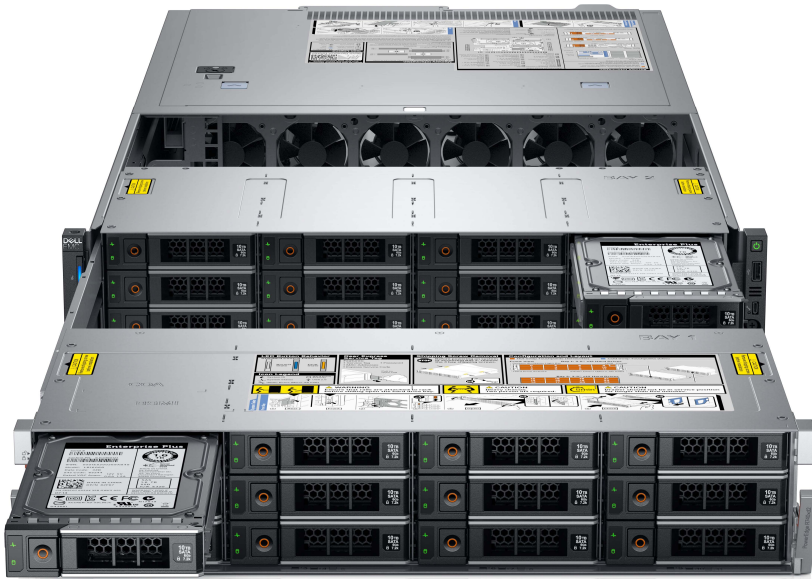

EFFECTIVE STORAGE CAPACITY*

MODEL	RAW STORAGE	RAID EFFECTIVE STORAGE	
		RAID5	RAID6
WRR-P-S206S-256TB	256TB	218TB	203TB
WRR-P-S206S-288TB	288TB	247TB	232TB
WRR-P-S206S-320TB	320TB	276TB	262TB
WRR-P-S206S-352TB	352TB	305TB	291TB
WRR-P-S206S-384TB	384TB	334TB	320TB
WRR-P-S206S-416TB	416TB	364TB	349TB

* Actual usable space is dependent on file system format and allocation size.
Size shown is after formatting with default Windows options.