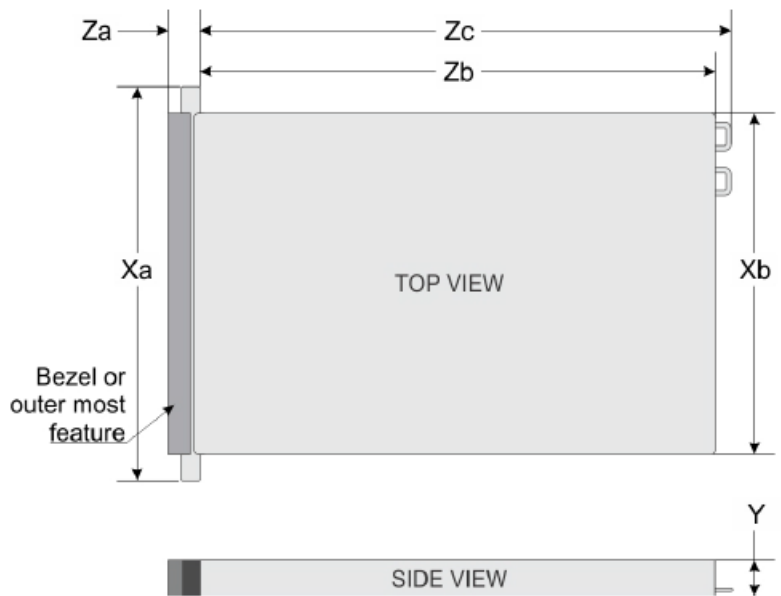

## Dimensions

Unit: inch (mm)

Xa	Xb	Y	Za	Zb*	Zc
482.0 mm (18.9 inches)	448.0 mm (17.63 inches)	86.8 mm (3.41 inches)	With bezel: 35.93 mm (1.41 inches) Without bezel: 22.0 mm (0.866 inches)	810.264 mm (31.9 inches)	844.826mm (33.260 inches)