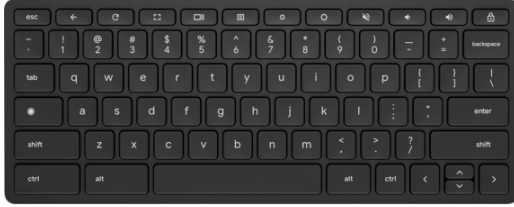

HP 325 Chrome Bluetooth Keyboard (45U14AA)

Overview

The key to a better Chrome Experience

Windows keyboards will work with the Chrome OS, but unfortunately, many of its unique, productivity-enhancing features like shortcuts and dedicated keys are compromised. Now there's a compact keyboard especially designed for Chrome that unlocks its full potential while also offering long battery life and wireless Bluetooth® 5.0 connectivity.

Shortcuts at your fingertips

Unlock the full productivity-boosting potential of dedicated keys and shortcuts with a keyboard specifically designed for the Chrome OS. With the latest Google-approved Chrome keyboard layout, Works with Chromebook Certification, and a one touch Google Assistant key for easy searches, now you can get the most out of your Chromebook or Chromebox.

Works wherever you do

While many keyboards are too big for tight study spaces, this compact keyboard fits right in – wherever you work from and especially if you're on the go. We've even included an on/off switch to prevent accidental key presses and protect battery life when carried in a bag or backpack.

Long Lasting Battery

Reduce the frustration of frequent battery changes and lost charging cables once and for all. This keyboard, specifically designed to work with the Chrome OS, delivers 12 months of battery life^[1] from two AAA batteries and up to one hour standby time to conserve power.

No Wires. More Freedom.

Wires and cables are so yesterday. Not only do you have to keep track of them – a pain if you are on the go – but they clutter your workspace and can be distracting. With Bluetooth® 5.0 connectivity, you can say goodbye to frustrating cables and dongles.