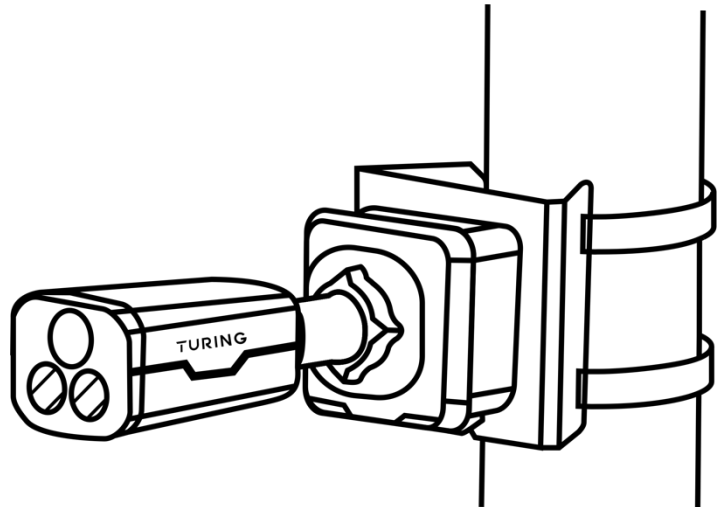

INTERFACES	
NETWORK INTERFACE	1 Ethernet (10/100 Base-T) RJ-45 Connector
NETWORK PROTOCOLS	IPv4/IPv6, 802.1x, HTTP, HTTPS, TCP/IP, UDP/IP, RTSP, DHCP, NTP, RTCP/RTP, PPPoE, SMTP, DNS, UPnP, FTP, ARP, SNMP, TLS/SSL
3RD-PARTY COMPATIBILITY	ONVIF, SDK, CGI
SUPPORTED BROWSER	<IE11, Chrome, Firefox, Microsoft Edge
CERTIFICATIONS	
CERTIFICATIONS	CE/FCC
GENERAL	
POWER REQUIREMENT	DC 12V, PoE (IEEE 802.3af)
POWER CONSUMPTION	Max 8.5 W
DIMENSIONS	232 × 80 × 80mm (9.13" × 3.15" × 3.15")
NET WEIGHT	0.81 kg (1.79 lb)
MATERIAL	Metal
WORKING ENVIRONMENT	-40°C ~ 55°C (-40°F ~ 131°F), Humidity: <90% RH
WATER PROTECTION	IP67
COMPATIBLE NVRS	

Turing Advantage NVR series, including TN-NRP042T, TN-NRP082T, TN-NRP084T and TN-NRP164T

DIMENSIONS (mm)

MOUNTING

Pole Mount: TI-ABPM

Pole Mount: TI-ABPM
Junction Box: TI-FMBJB