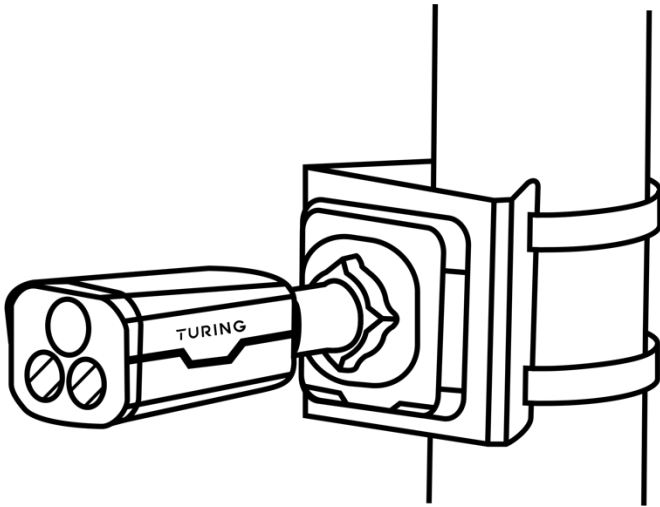

SPECIFICATIONS

CAMERA	
IMAGE SENSOR	1/2.8", 4.0 megapixel, progressive scan, CMOS
LENS	2.7~13.5mm@F1.6
ANGLE OF VIEW (H)	97.4°
ADJUSTMENT ANGLE	Pan:0° ~ 360°, Tilt:0° ~ 90°, Rotate:0° ~ 360°
ELECTRONIC SHUTTER	Auto/Manual, 1/5 ~ 1/20000s
MINIMUM ILLUMINATION	Color: 0.003Lux (F1.2, AGC ON), 0Lux with IR
DAY/NIGHT	IR-cut filter with auto switch (ICR)
S/N RATIO	55dB
IR RANGE	Up to 40m (131.2ft) IR range
WIDE DYNAMIC RANGE	120 dB
VIDEO & AUDIO	
RESOLUTION & FRAME RATE	Stream1: 2592×1520, 2560×1440, 2304×1296, 1920×1080, 1280×720 @ 25/30fps Stream2: D1, VGA, 640×360, CIF, QVGA @ 25/30fps Stream3: VGA, CIF, QVGA @ 25/30fps
WHITE BALANCE	Auto
NOISE REDUCTION	2D/3D DNR
AUDIO COMPRESSION	G.711, RAW_PCM
AUDIO SAMPLING RATE	8kbps, 16kbps, 64kbps
VIDEO INTELLIGENCE	Line crossing detection, Intrusion detection, enter area detection, exit area detection, and face capture

INTERFACES	
NETWORK INTERFACE	1 Ethernet (10/100 Base-T) RJ-45 Connector
NETWORK PROTOCOLS	IPv4/IPv6, 802.1x, HTTP, HTTPS, TCP/IP, UDP/IP, RTSP, DHCP, NTP, RTCP/RTP, PPPoE, SMTP, DNS, UPnP, FTP, ARP, SNMP, TLS/SSL
3RD-PARTY COMPATIBILITY	ONVIF, SDK, CGI
SUPPORTED BROWSER	<IE11, Chrome, Firefox, Microsoft Edge
CERTIFICATIONS	
CERTIFICATIONS	CE/FCC
GENERAL	
POWER REQUIREMENT	DC 12V, PoE (IEEE 802.3af)
POWER CONSUMPTION	Max 8.5 W
DIMENSIONS	232 × 80 × 80mm (9.13" × 3.15" × 3.15")
NET WEIGHT	0.81 kg (1.79 lb)
MATERIAL	Metal
WORKING ENVIRONMENT	-40°C ~ 55°C (-40°F ~ 131°F), Humidity: <90% RH
WATER PROTECTION	IP67
COMPATIBLE NVRS	

Turing Advantage NVR series, including TN-NRP042T, TN-NRP082T, TN-NRP084T and TN-NRP164T

DIMENSIONS (mm)

MOUNTING

Pole Mount: TI-ABPM

Pole Mount: TI-ABPM
Junction Box: TI-FMBJB