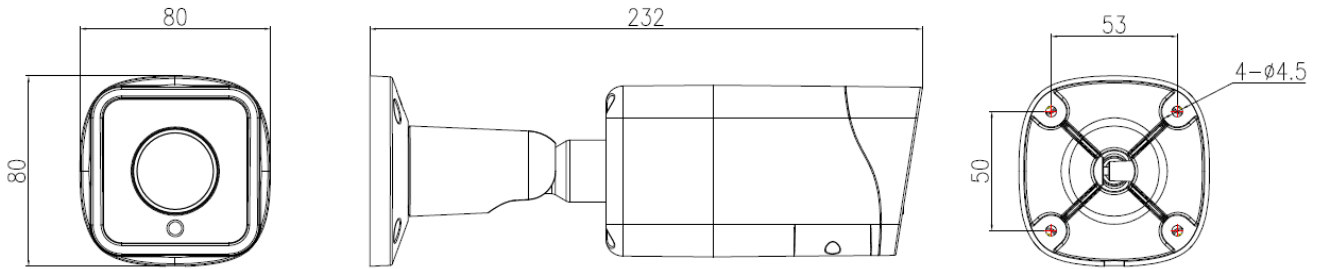

TI-NMB04AV3

4MP IR Bullet Network Camera

Key Features

- ✓ 1/2.8" progressive scan CMOS
- ✓ Max. 4MP(2592×1520) @30fps resolution
- ✓ 2.7~13.5mm motorized lens
- ✓ WDR, 3D DNR, ROI, HLC, BLC, IVS
- ✓ Support face, human, vehicle detection and capture
- ✓ Built-in micro SD slot, IP67, PoE

SPECIFICATIONS

CAMERA	
IMAGE SENSOR	1/2.8", 4.0 megapixel, progressive scan, CMOS
LENS	2.7~13.5mm@F1.6
ANGLE OF VIEW (H)	97.4°
ADJUSTMENT ANGLE	Pan:0° ~ 360°, Tilt:0° ~ 90°, Rotate:0° ~ 360°
ELECTRONIC SHUTTER	Auto/Manual, 1/5 ~ 1/20000s
MINIMUM ILLUMINATION	Color: 0.003Lux (F1.2, AGC ON), 0Lux with IR
DAY/NIGHT	IR-cut filter with auto switch (ICR)
S/N RATIO	55dB
IR RANGE	Up to 40m (131.2ft) IR range
WIDE DYNAMIC RANGE	120 dB
VIDEO & AUDIO	
RESOLUTION & FRAME RATE	Stream1: 2592×1520, 2560×1440, 2304×1296, 1920×1080, 1280×720 @ 25/30fps Stream2: D1, VGA, 640×360, CIF, QVGA @ 25/30fps Stream3: VGA, CIF, QVGA @ 25/30fps
WHITE BALANCE	Auto
NOISE REDUCTION	2D/3D DNR
AUDIO COMPRESSION	G.711, RAW_PCM
AUDIO SAMPLING RATE	8kbps, 16kbps, 64kbps
VIDEO INTELLIGENCE	Line crossing detection, Intrusion detection, enter area detection, exit area detection, and face capture

INTERFACES	
NETWORK INTERFACE	1 Ethernet (10/100 Base-T) RJ-45 Connector
NETWORK PROTOCOLS	IPv4/IPv6, 802.1x, HTTP, HTTPS, TCP/IP, UDP/IP, RTSP, DHCP, NTP, RTCP/RTP, PPPoE, SMTP, DNS, UPnP, FTP, ARP, SNMP, TLS/SSL
3RD-PARTY COMPATIBILITY	ONVIF, SDK, CGI
SUPPORTED BROWSER	<IE11, Chrome, Firefox, Microsoft Edge
CERTIFICATIONS	
CERTIFICATIONS	CE/FCC
GENERAL	
POWER REQUIREMENT	DC 12V, PoE (IEEE 802.3af)
POWER CONSUMPTION	Max 8.5 W
DIMENSIONS	232 × 80 × 80mm (9.13" × 3.15" × 3.15")
NET WEIGHT	0.81 kg (1.79 lb)
MATERIAL	Metal
WORKING ENVIRONMENT	-40°C ~ 55°C (-40°F ~ 131°F), Humidity: <90% RH
WATER PROTECTION	IP67
COMPATIBLE NVRS	

Turing Advantage NVR series, including TN-NRP042T, TN-NRP082T, TN-NRP084T and TN-NRP164T

DIMENSIONS (mm)

MOUNTING

Pole Mount: TI-ABPM

Pole Mount: TI-ABPM
Junction Box: TI-FMBJB