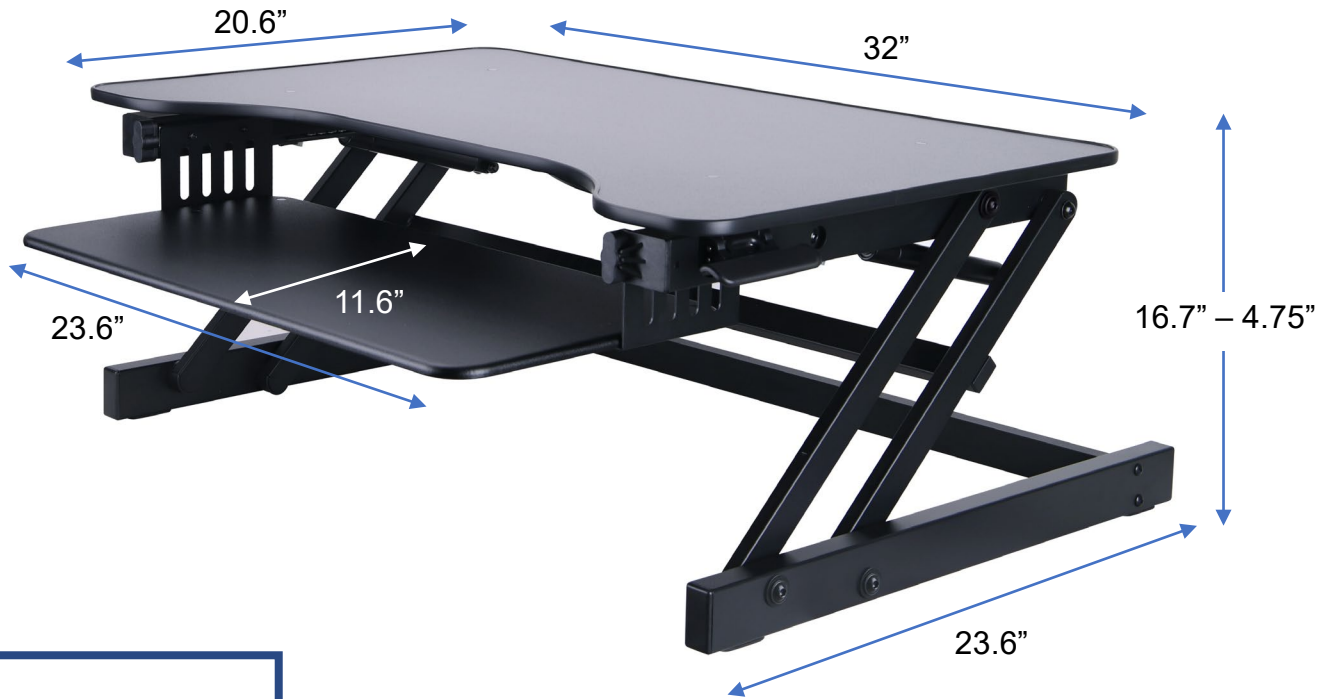

# ADR2

Adjustable Desk Riser with EVR

## ADR-2 SHIPPING SPECS

<b>DIMENSIONS (H X D X W)</b>	6.25" x 34.75" x 26"
<b>WEIGHT</b>	35.27 LBS
<b>UPC ADR2-B</b>	6-93285-00032-4
<b>UPC ADR2-W</b>	6-93285-00070-6
<b>UPS ADR2-G</b>	6-93285-00126-0

- EVR 20% greater Enhanced Vertical Range - rises up to 16.7" and lowers down to 4.75", to optimize the ergonomic work position for people of all heights.
- 32" top can hold 2 monitors or laptops.
- Large 32" x 20.5" work surface.
- Includes full size 24" x 11.5" ergonomic retractable keyboard tray - holds keyboard or laptop.
- Gas shocks lift up to 30 lbs.
- Fully assembled and ready to use.
- Available in black, white or grey