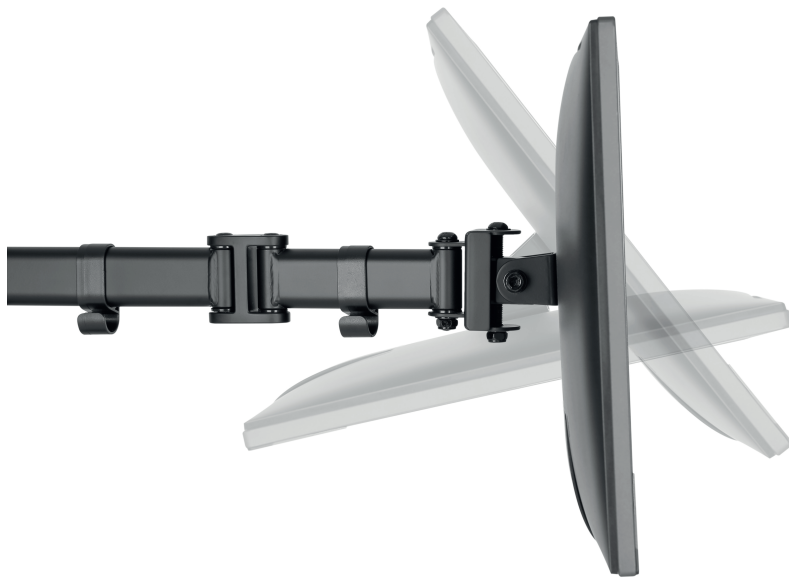

Economy Steel LCD VESA Desk Mount

For most 13"-27" LCD monitors

Economy Steel LCD VESA Desk Mount

For most 13"-27" LCD monitors

MS302 Arm Extend:428mm

Screen Size
13"-27"

Weight Capacity
8kg/17.6lbs

VESA Compatible
75x75 100x100

Tilt Range
+45° ~ -45°

Swivel Range
+90° ~ -90°

Screen Rotation
+180° ~ -180°

Cable Management