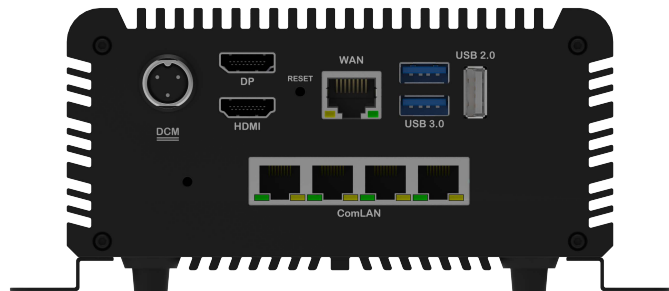

CMVR 324 / 325

Wisenet SKY Compact Cloud Managed Video Recorder

The Wisenet SKY Cloud Managed Video Recorder (CMVR) stores video and acts as a gateway from your premises to the Wisenet SKY Cloud Data Center where your video can also be stored and managed by the Wisenet SKY Cloud VMS. It provides secure video storage & video streaming, intelligent bandwidth management, and monitoring of cameras.

These small form factor CMVRs are designed for applications of up to 12 cameras when a server rack is not available. They are suitable for wall or shelf mounting. On-premises recording can be combined with cloud recording for additional redundancy, with an available subscription.

Key Features

- Supports up to 12 @ 1MP cameras ~ 8 @ 4MP cameras*
- Supports up to 5 cloud analytics, with supported license
- Intelligent Bandwidth Management with local recording up to 10 days (12 cameras @ 1MP)
- Dual gigabit network ports
- HDMI & DisplayPort video outputs for local display
- Compact form factor for wall or shelf mounting
- Fully cloud managed
- Supports motion or continuous recording
- Front panel indicator lights
- Supports Wisenet and ONVIF conformant IP cameras
- Complete encryption of video in transit and at rest

STANDARD SUPPORT (Included)

- Free of charge with an active subscription
- No cost replacement with an active subscription
- 24/7 email and web support
- Standard phone support

CMVR 324 / CMVR 325