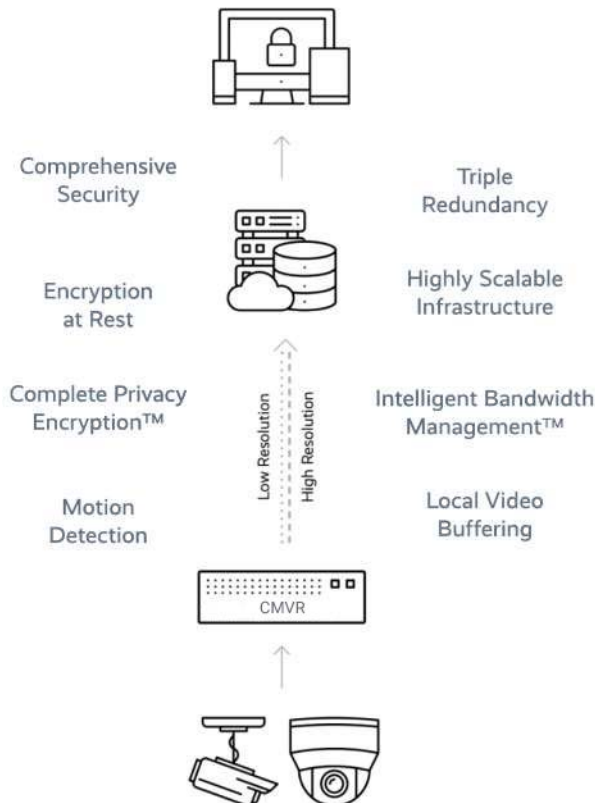

CMVR 324 / 325

Wisenet SKY Compact Cloud Managed Video Recorder

The Wisenet SKY Cloud Managed Video Recorder (CMVR) stores video and acts as a gateway from your premises to the Wisenet SKY Cloud Data Center where your video can also be stored and managed by the Wisenet SKY Cloud VMS. It provides secure video storage & video streaming, intelligent bandwidth management, and monitoring of cameras.

*The latest product information / specification can be found at www.hanwhasecurity.com

Please note:

An active subscription is required to use the Wisenet SKY Cloud VMS

***Typical - please utilize the Wisenet SKY VMS CMVR Wizard for precise capacity**

CMVR 324 / 325

Wisenet SKY Compact Cloud Managed Video Recorder

NETWORK FEATURES

- Automatic network configuration
- Secure camera network (dual network ports)
- No inbound connections needed
- Packet loss detection/reporting
- Network disconnected alerts

MANAGEMENT FEATURES

- Remote management
- Automatic camera discovery
- Automatic camera configuration
- Advanced motion detection
- Local video recording
- Configuration synced to Cloud
- Camera trouble alerts
- Internet outage alerts
- Fully cloud managed