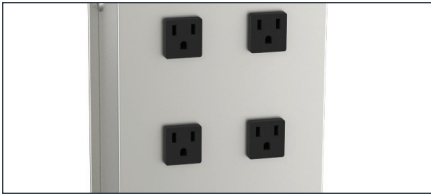

CUBE Tower™

MOBILE CHARGING STATION

Allow students to charge devices and use them everywhere in the classroom with the CUBE Tower™. Conveniently access power to charge Chromebooks, laptops, tablets, and other hand-held mobile devices with 8 AC outlets and a 20 ft. power cord.

CUBE Tower™ Mobile Charging Station shown in Platinum (PM)

ACTIVE CHARGING™ FOR ACTIVE LEARNING

Never miss out on learning with convenient access to AC outlets near student desks.

READY TO USE

The CUBE Tower™ comes fully assembled and ready to use.

VERSATILE

Nest the mobile charging station between a group of desks or easily move it everywhere in the classroom.

BUILT TO LAST

Each CUBE Tower™ is fully welded. Designed and built in the USA.

CONVENIENT ACCESS | 8 AC outlets charge Chromebooks, laptops, tablets, and other hand-held mobile devices simultaneously.

CHARGING EVERYWHERE | Reach everywhere in the room with a 20 ft. power cord.

THE BEACON | Inspiring classroom learning, the power indicator light signals when the CUBE Tower™ is ready to charge.

YOUR PRODUCT. YOUR IDENTITY.