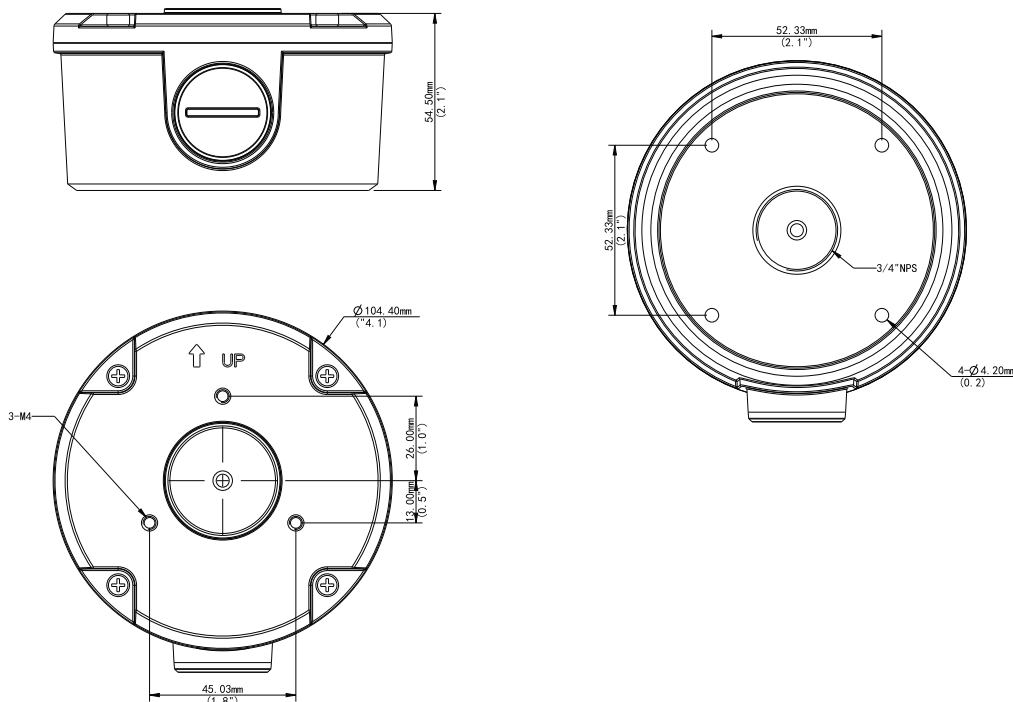

ACS-J105

Bullet Camera Junction Box

Specifications

Bracket	ACS-J105
Application	CyberView 200B/400B/410B-TAA/810B
Dimensions	Φ 104.4mm*54.5mm(4.11" x2.15")
Weight	0.36kg(0.79lb)
Material	Aluminum alloy

Dimension

Shipping Information:

Item	UPC Code
ACS-J105	744390952494