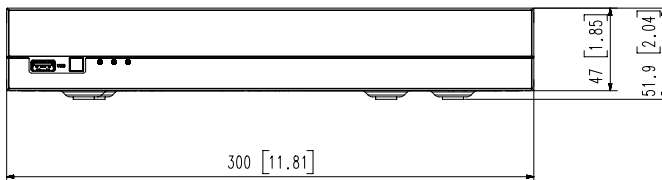

3		
2		
1	XRN-420S	'21.06.01
No.	MODEL NAME	DATE
Unit:mm[inch]		SCALE:1/2
Hanwha Techwin		

A2

© Hanwha Techwin Co.,Ltd. All rights reserved.