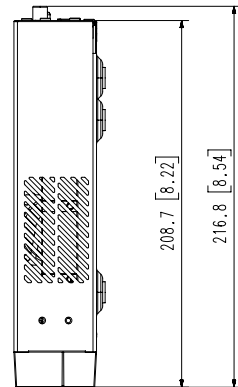

3		
2		
1	XRN-420S	'21.06.01
No.	MODEL NAME	DATE
Unit:mm[inch]		SCALE:1/2
Hanwha Techwin		

A2

© Hanwha Techwin Co.,Ltd. All rights reserved.