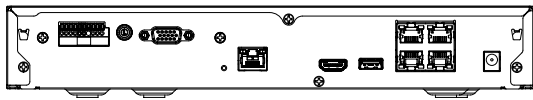

3		
2		
1	XRN-420S	'21.06.01
No.	MODEL NAME	DATE
Unit:mm[inch]		SCALE:1/2
Hanwha Techwin		

A2

© Hanwha Techwin Co.,Ltd. All rights reserved.