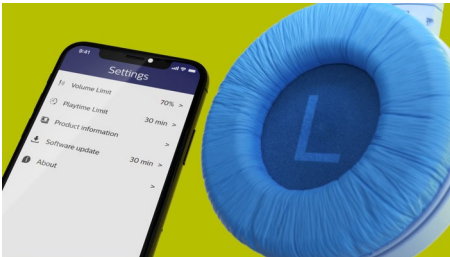

- Kid-friendly comfort
- Easy control. From music to calls
- Clear sound from 32 mm drivers

Ready for you

- Easy storage. Flat-folding and compact-folding design
- Compatible with an audio cable (3.5 mm jack)
- Custom sound control and more. Philips Headphones app

PHILIPS

Kids wireless on-ear headphones

On-ear wireless headphones Light-up ear cups, App-based parental controls, Volume limited <85 dB

Highlights

28 hours play time

From trips away to screen time or homework, kids will love these wireless on-ear headphones! They get 28 hours play time from a single charge, and a full charge takes 2 hours. A quick 15-minute boost gives an extra 2 hours play time.

Parental controls

Specially designed to be safe for young ears, these headphones boast 32 mm drivers that have been limited to 85 dB. Parents can also set maximum volume and play time limits in the Philips Headphones app. You can relax while they have fun.