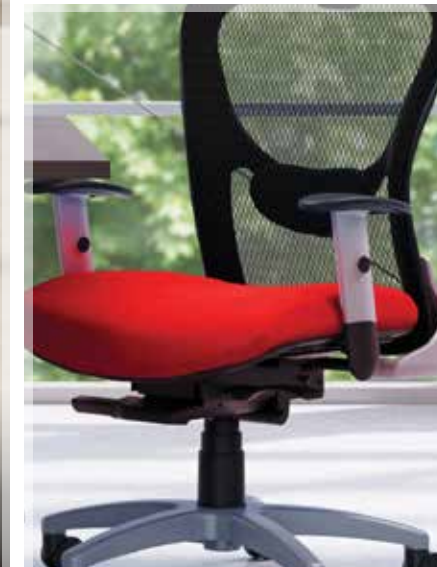

CONTEMPORARY DESIGN

Sleek lines with rounded corners give a contemporary look to a classic silhouette, making Strata inherently versatile and effortless to design around. Back of frame can be accented with silver or black colors.

UPHOLSTERED & MESH OPTIONS

Choose between upholstered or mesh seat for long-term comfort.

HEAVY DUTY SYNCHRO-TILT

Control features a smooth and comfortable 2:1 back to seat ratio. Four position multi-locking back with built in safety return.

ADJUSTABLE LUMBAR

Both depth and height adjustment standard.

SEAT SLIDER

Available on all models, except stools. A seat slider grants the user access to seat depth adjustment and proper ergonomics.