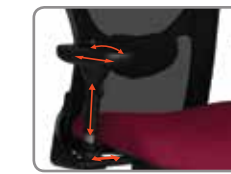

ARM OPTIONS

A6/A7 - HEIGHT ADJUSTABLE PIVOT/SLIDE ARM