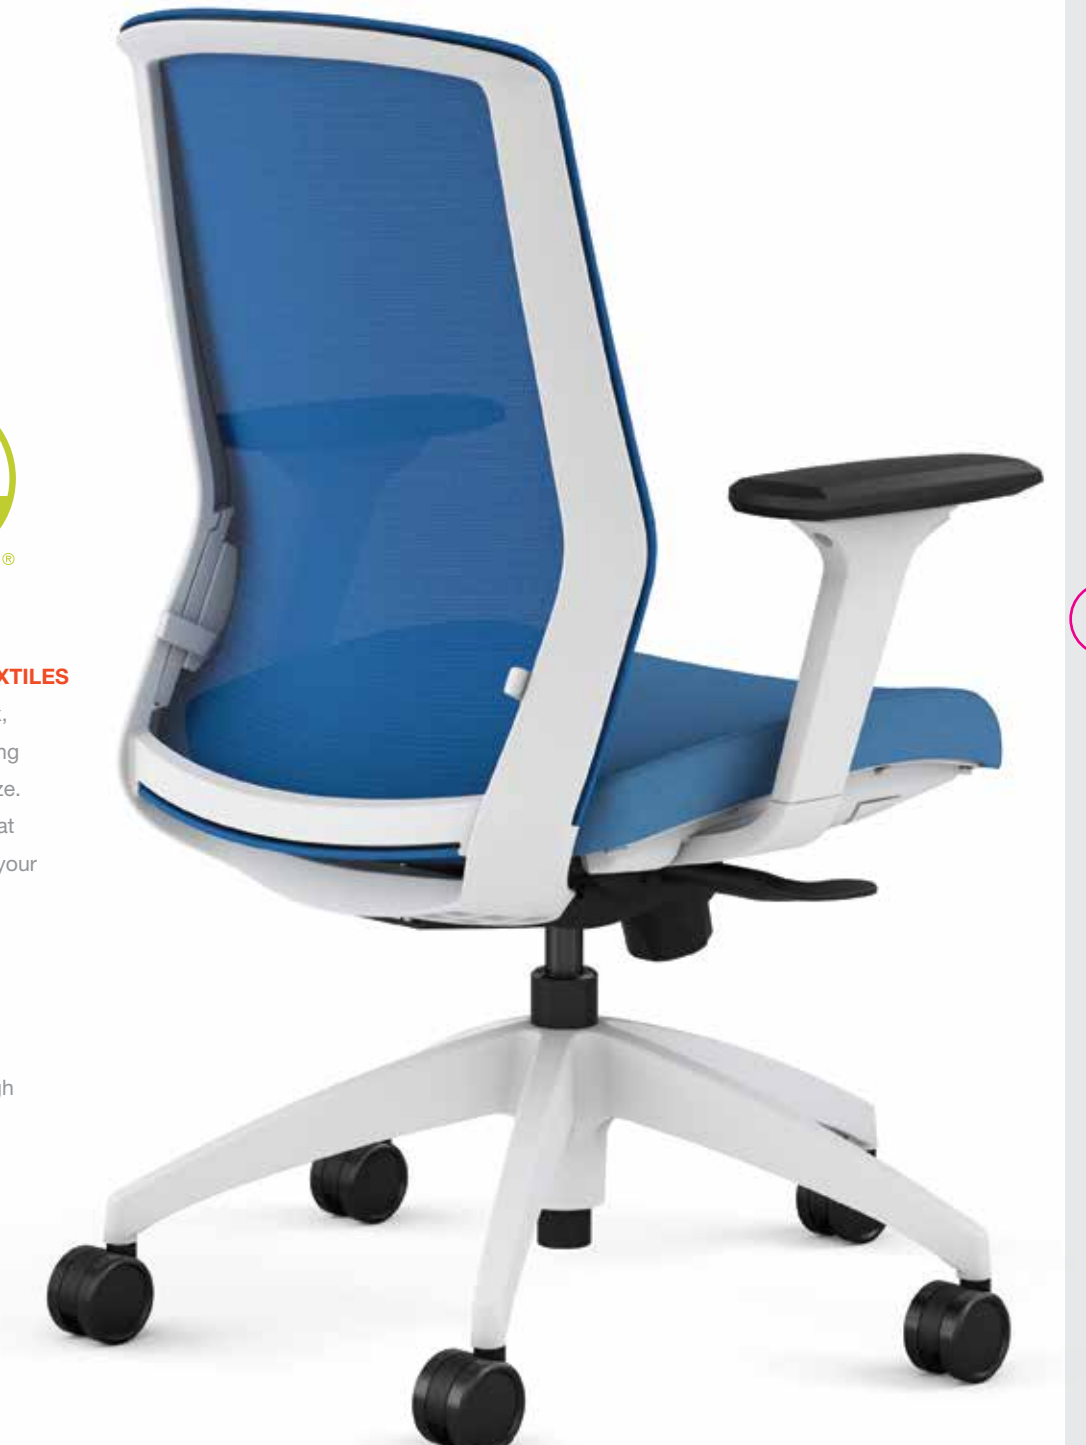

neo lite

FEATURES

3 mesh colors

saddle style
molded foam seat
no stitching

adjustable lumbar
standard

2 control options
available

neo

13 mesh colors

LIFETIME WARRANTY

on all structural and mechanical components. Fabric and foam are warranted against wear through and deterioration for five years.

Part of the Flokk Group

NEO

Neo is equal parts style, comfort and value – ideally designed for task, conference and collaborative spaces. Its simple, clean lines and 13 mesh colors make it naturally versatile and effortless to design around. Its molded foam seat featuring a waterfall edge is perfect for every sit, whether brief or extended. Every Neo comes with an integrated adjustable lumbar and a seat slider.

NEO LITE

Neo Lite has the same sleek contemporary design as Neo but at an even better value. Enjoy the comfort of the molded foam seat from our bestselling Strata chair. Choose your frame in either white, graphite gray or black with a matching breathable mesh back. Neo Lite comes standard with an integrated adjustable lumbar.

Neo 3160-Y1-PBK-M43-A46-BA9G-C6; 9to5 Seating Harbor Lime

ADJUSTABLE LUMBAR STANDARD

Your Neo and Neo Lite come with a height adjustable lumbar. Simply lean forward and slide the tabs up or down. Lean back, and enjoy the back support tailored just for you.