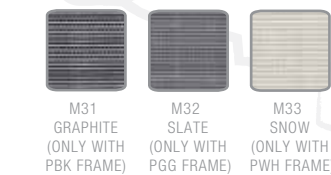

MESH COLORS

M3 MESH OPTIONS AVAILABLE FOR NEO AND NEO LITE:

M4 MESH OPTIONS AVAILABLE FOR NEO (PBK, PGG OR PWH FRAME):