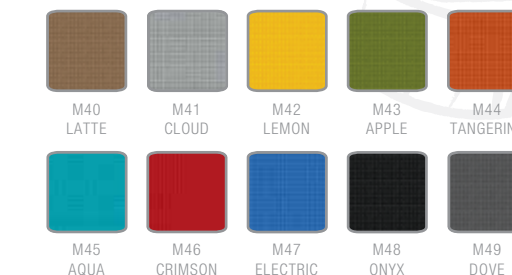

M40 LATTE
M41 CLOUD
M42 LEMON
M43 APPLE
M44 TANGERINE
M45 AQUA
M46 CRIMSON
M47 ELECTRIC
M48 ONYX
M49 DOVE