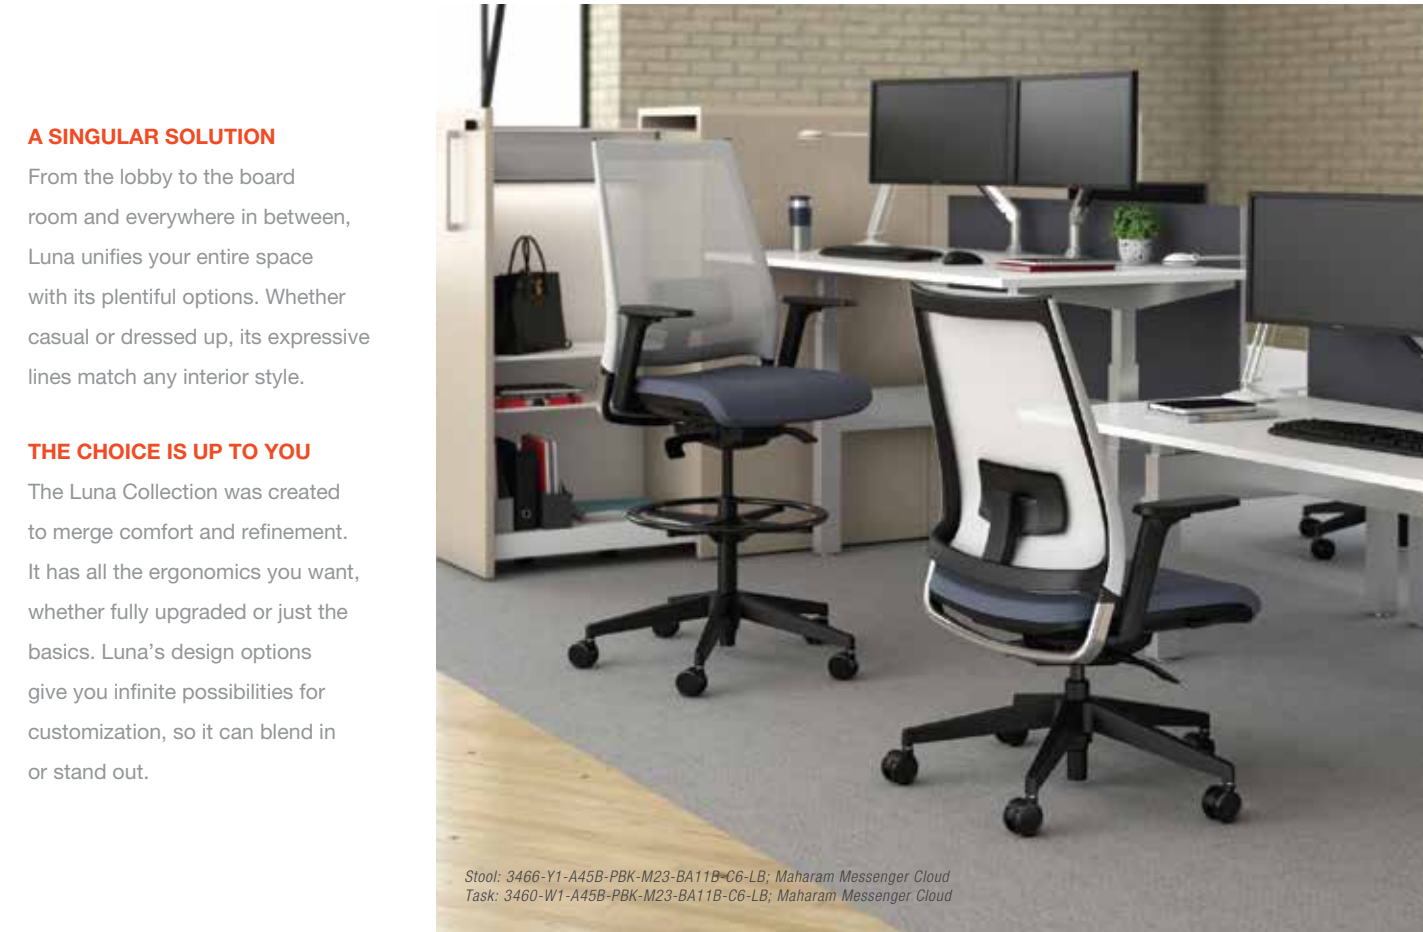

A SINGULAR SOLUTION
From the lobby to the board room and everywhere in between, Luna unifies your entire space with its plentiful options. Whether casual or dressed up, its expressive lines match any interior style.

THE CHOICE IS UP TO YOU
The Luna Collection was created to merge comfort and refinement. It has all the ergonomics you want, whether fully upgraded or just the basics. Luna's design options give you infinite possibilities for customization, so it can blend in or stand out.

STATEMENT OF LINE