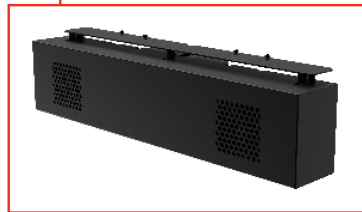

KOF555-1/2/3-EUK

All Weather Rated

- Designed to support 55" Peerless-AV® XHB553 and LG 55XE4F-M Outdoor Displays to offer maximum flexibility at the best value
- Elegant, minimalistic design protects displays and internal equipment, while enhancing the drive-thru aesthetics
- Designed for common 8" baseplate mounting pattern, with 30° of rotational positioning to select the best viewing angle for your customers
- UL 48 Certified
- Designed and tested to IP54
- Create a fully integrated drive-thru solution with a variety of options:
 - Speaker/Microphone Kit (KOF-OPT-SPK)
Contact sales for further info
 - Media Storage Fan (KOF-OPT-FAN-EUK)
 - Internal Media Player Shelf (KOF-OPT-SHELF)
 - Mount Brackets for Peerless-AV® XHB553 (KOF-OPT-553BRKTS)
Provided with orders of XHB553

MODULAR DESIGN

Displays can be installed from the front, without disturbing the adjacent units

PEDESTAL BASE

Allows for mounting to existing footing, thus eliminating the need for pouring new concrete*

*As long as it meets the requirements for various wind load specifications