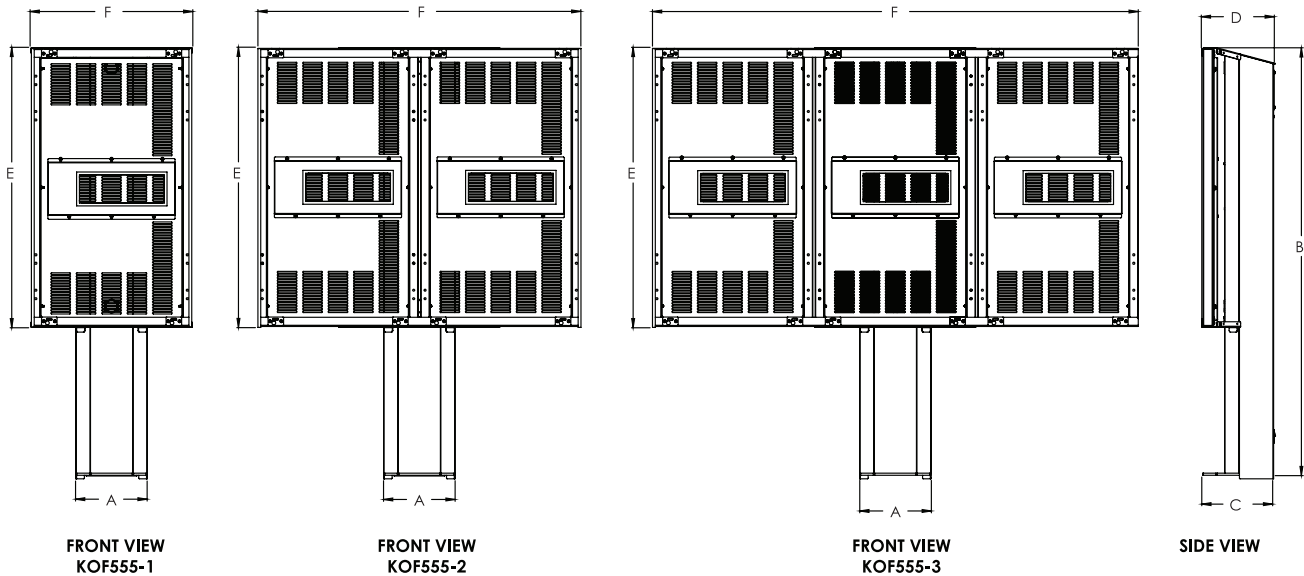

Product Specifications

MODEL NUMBERS	DIMENSIONS (W x H x D)	PRODUCT WEIGHT	FINISH	AVAILABLE COLORS
KOF555-1-EUK	28.38" x 75.67" x 12.62" (721 x 1922 x 321mm)	132lb (60kg)	Textured Powder Coat	Black
KOF555-2-EUK	57.17" x 75.67" x 12.62" (1452 x 1922 x 321mm)	163lb (74kg)		
KOF555-3-EUK	85.97" x 75.67" x 12.62" (2184 x 1922 x 321mm)	194lb (88kg)		

Package Specifications

MODEL NUMBERS	PACKAGE SIZE (W x H x D)	PACKAGE SHIP WEIGHT	PACKAGE UPC CODE	PACKAGE CONTENTS	UNITS IN PACKAGE
KOF555-1-EUK	38.00" x 84.00" x 27.00" (966 x 2134 x 686mm)	185lb (84kg)	735029341703	Digital Menu Board Enclosure, Mounting Hardware and Instructions	1
KOF555-2-EUK	60.00" x 84.00" x 40.00" (1524 x 2134 x 1016mm)	224lb (102kg)	735029341727		
KOF555-3-EUK	96.00" x 84.00" x 48.00" (2438 x 2134 x 1219mm)	290lb (132kg)	735029341734		

All dimensions = inch (mm)

MODEL NO.	DIMENSION "A"	DIMENSION "B"	DIMENSION "C"	DIMENSION "D"	DIMENSION "E"	DIMENSION "F"
KOF555-1-EUK	12.65" (321mm)	75.67" (1922mm)	12.54" (319mm)	12.70" (322mm)	49.36" (1254mm)	28.38" (721mm)
KOF555-2-EUK	12.65" (321mm)	75.67" (1922mm)	12.54" (319mm)	12.70" (322mm)	49.36" (1254mm)	57.17" (1452mm)
KOF555-3-EUK	12.65" (321mm)	75.67" (1922mm)	12.54" (319mm)	12.70" (322mm)	49.36" (1254mm)	85.97" (2184mm)