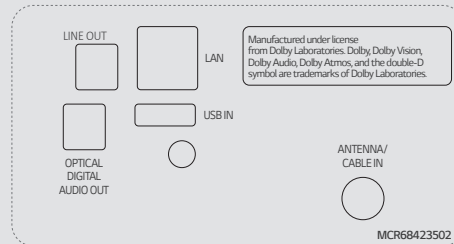

75" / 65" / 55" / 50" / 43"

Rear

Side