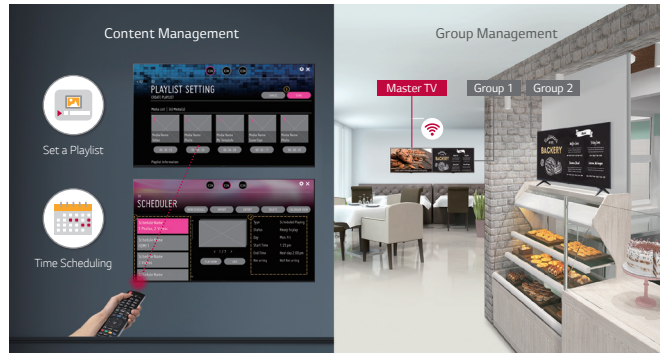

* 'LG Conventional' refers to LG UT640S series.

WIRELESS ACCESS POINT

The UR640S9UD series operates as a virtual router which can be an wireless access point for mobile devices.

EMBEDDED CONTENT & GROUP MANAGEMENT

The embedded Content and Group Management System allows you to edit and play content, schedule playlists and groups, and control signage via remote control, mouse and mobile phone without the use of separate PC or software.

LG's SIMPLE ADVERTISEMENT HELPER, PROMOTA

Using LG's Promota* mobile application, you can easily create your own display contents. With Promota, you can add text and images to create an online profile for your business as well as deliver information such as event news, seasonal menus, promotions, and even more to your customers while leveraging easy-to-use templates relevant to your industry.

* LG Promota can be downloaded from the App Store and Google Play store.

VERSATILE CONTENT MANAGEMENT WITH LG SuperSign CMS

LG SuperSign CMS* is integrated management program supporting creation and management of digital media and content deployment, optimized for LG signage. With its simple and intuitive menus and layout options, it enhances content creation, editing, scheduling and distribution. In addition, it supports multiple displays and accounts, is able to be linked to external databases, and allows server access from mobile devices.