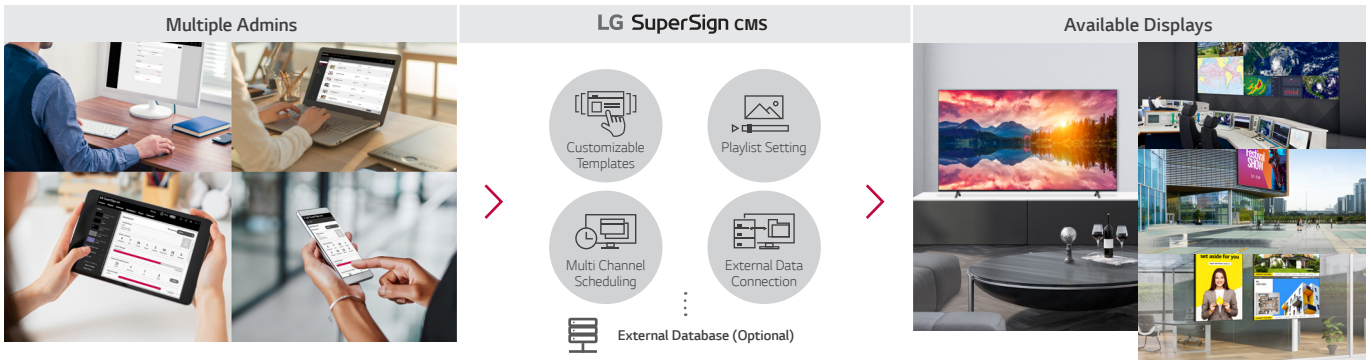

* 'LG Conventional' refers to LG UT640S series.

WIRELESS ACCESS POINT

The UR640S9UD series operates as a virtual router which can be an wireless access point for mobile devices.

EMBEDDED CONTENT & GROUP MANAGEMENT

The embedded Content and Group Management System allows you to edit and play content, schedule playlists and groups, and control signage via remote control, mouse and mobile phone without the use of separate PC or software.

LG's SIMPLE ADVERTISEMENT HELPER, PROMOTA

Using LG's Promota* mobile application, you can easily create your own display contents. With Promota, you can add text and images to create an online profile for your business as well as deliver information such as event news, seasonal menus, promotions, and even more to your customers while leveraging easy-to-use templates relevant to your industry.

* LG Promota can be downloaded from the App Store and Google Play store.

VERSATILE CONTENT MANAGEMENT WITH LG SuperSign CMS

LG SuperSign CMS* is integrated management program supporting creation and management of digital media and content deployment, optimized for LG signage. With its simple and intuitive menus and layout options, it enhances content creation, editing, scheduling and distribution. In addition, it supports multiple displays and accounts, is able to be linked to external databases, and allows server access from mobile devices.