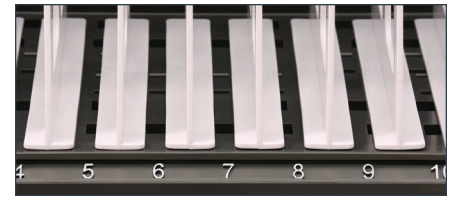

DEVICE IDENTIFICATION | Width adjustable dividers are numbered to keep organizing and assigning devices easy.