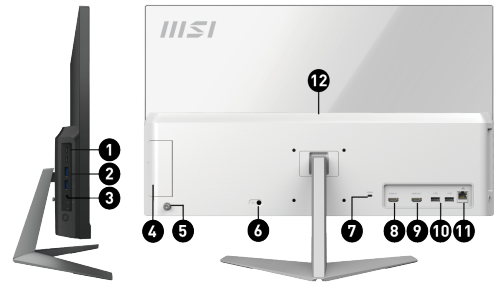

FEATURES

CONNECTIONS

SPECIFICATIONS

CPU	Intel® Core™ i7-11700 Intel® Core™ i5-11400 Intel® Core™ i3-10105
OS	Windows 10 Home - MSI recommends Windows 10 Pro for business
Chipset	Intel® H510
Memory	2x DDR4 2666/ 3200MHz SO-DIMMs, up to 64GB
Graphics	Intel® UHD Graphics
Panel Resolution	24" IPS Grade Panel LED Backlight (1920*1080 FHD) with MSI Anti-Flicker technology
Touch Panel	Non-touch
Audio	Realtek® ALC897
LAN	Non-touch
USB 3.2 Port	4x USB 3.2 Gen 1 Type A
Wireless LAN	1. Intel Wireless AC 9462 2. Intel Wireless AX201"
Storage	1x M.2 SSD (auto switch) 1x 2.5" HDD / SSD 2x SATA connector
Bluetooth	5.1
USB 2.0 port	2x USB 2.0 Type A
HDMI in	NA
HDMI out	1
Mic-in/Headphone-out	1x Mic-in, 1x Line-out
Keyboard / Mouse	Optional
AC Adapter	120W - for Core i3/i5/i7 90W - for Celeron/Pentium
5-WAY NAVIGATOR	NA
AIO Wall Mount Kit II	NA
Dimension(WxDxH)	541.93 x 227.93 x 426.45mm 21.34 x 8.97 x 16.79 inch
Net Weight	4.63 kg / 10.21 lbs
Gross Weight	8 kg / 17.64 lbs

- | | |
|----------------------------------|-------------------------------|
| 1. 2x USB3.2 Gen 2 Type C | 2. 2x USB3.2 Gen 2 Type A |
| 3. 1x Mic-in/Headphone-out combo | 4. 1x Switchable 2.5" Storage |
| 5. 5-Way Navigator | 6. 1x DC-in |
| 7. 1x Kensington Lock | 8. 1x HDMI in |
| 9. 1x HDMI out | 10. 2x USB 2.0 Type A |
| 11. 1x RJ45 LAN | 12. 1x USB 2.0 Type A |