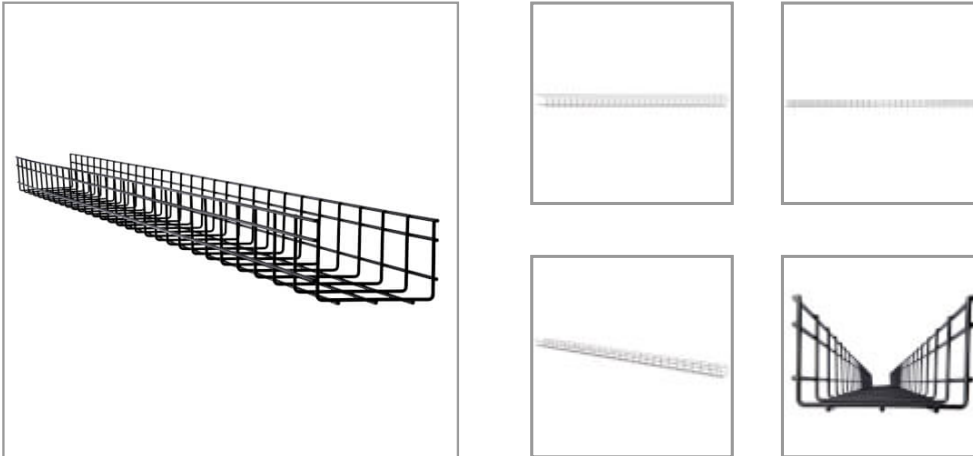

Wire Mesh Cable Tray - 150 x 100 x 3000 mm (6 in. x 4 in. x 10 ft.), 10 Pack

MODEL NUMBER: SRWB6410STR10

Provides wall-, floor- or ceiling-based copper cable routing, allowing organized category cable bundling within your data center.

Features

Eliminate Cable Stress by Organizing Copper Cabling Through Your Data Center This SmartRack® Wire Mesh Cable Tray is easy to install along the wall, floor or ceiling of your data center. The SRWB6410STR10 is a straight section measuring 3000 millimeters long, but you can cut it with side-action bolt cutters to fit your custom specifications. It also measures 150 millimeters wide and 100 millimeters high to let you neatly bundle network and audio/video cables.

Constructed from High-Strength Steel Wire Built to Last in Busy Environments The black powder-coated wire is smooth and rounded, which not only protects cable installers and IT personnel from cutting their hands, but also prevents cables from fraying along sharp edges. The rounded wire also prohibits debris from building up on it in dusty network closets and industrial spaces. Large mesh openings allow you to route cables through the spaces if needed.

Designed to Give You Great Flexibility in Installation, Transportation and Storage The SRWB6410STR10 is ideal for data centers, network closets and some industrial areas in a wide variety of applications, including office buildings, shopping centers, schools, hotels, hospitals, restaurants and transportation centers. Each tray can be stacked with another to save space during transportation or storage.