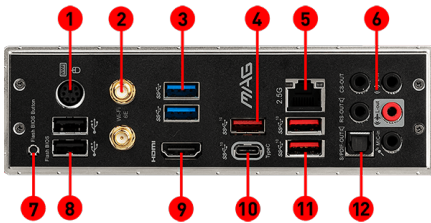

CONNECTIONS

- | | |
|-----------------------------------|-----------------------------------|
| 1. PS/2 Mouse / Keyboard | 2. Wi-Fi Antenna |
| 3. USB 3.2 Gen 1 5Gbps (Type-A) | 4. USB 3.2 Gen 2 10Gbps (Type-A) |
| 5. 2.5G LAN Port | 6. HD Audio Connectors |
| 7. Flash BIOS Button | 8. USB 2.0 Port |
| 9. HDMI 2.1 Port | 10. USB 3.2 Gen 2 10Gbps (Type-C) |
| 11. USB 3.2 Gen 2 10Gbps (Type-A) | 12. Optical S/PDIF OUT |