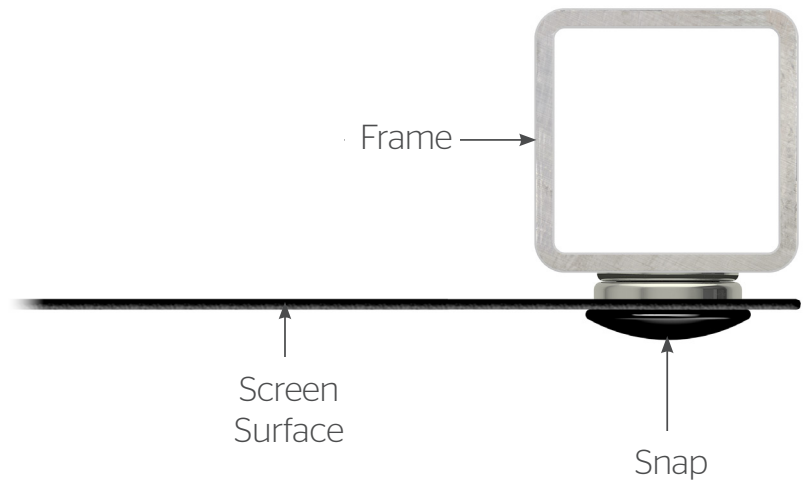

Available with the Following Screen Surfaces

Front Projection

Rear Projection

Product images

A BRAND OF MILESTONE AV TECHNOLOGIES | www.milestone.com

P 800.622.3737 / 574.267.8101 F 877.325.4832 / 574.267.7804

E info@da-lite.com

In British Columbia, Milestone AV Technologies ULC carries on business as MAVT Milestone AV Technologies ULC.

©2017 Milestone AV Technologies. DL-0460 (Rev. 2) 1217.

Da-Lite is a registered trademarks of Milestone AV Technologies. All other brand names or marks are used for identification purposes and are trademarks of their respective owners. All patents are protected under existing designations. Other patents pending.