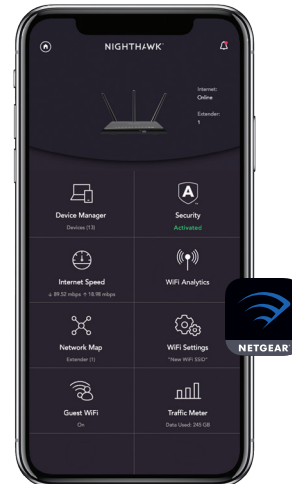

STANDARDS-BASED WIFI SECURITY (802.11i, 128-bit AES encryption with PSK)

GUEST NETWORK—Separate and secure network for your guests

AUTOMATIC FIRMWARE UPDATE—Delivers latest security patches to the router

LATEST SECURITY STANDARD—Supports WPA3 the latest and cutting-edge WiFi security protocol

Powerful Triple-core Processor

Nighthawk AX WiFi 6 Router is powered by a powerful triple-core processor designed to transfer Multi-Gigs of data. Full-packet processing offload means zero load on the CPU. Enjoy smoother Ultra-HD 4K video streaming and gaming without interruptions.

NIGHTHAWK®

Nighthawk® AX 5-Stream WiFi 6 Router

Nighthawk App

The NETGEAR Nighthawk® App makes it easy to set up your router and get more out of your WiFi. With the app, you can install your router in a few steps—just connect your mobile device to the router network and the app will walk you through the rest. Once set up, you can use the intuitive dashboard to pause the Internet on your connected devices, run a quick Internet speed test, and much more!

- Anywhere Access—Easily monitor your home network anytime, anywhere
- Internet Speed Test—Check the broadband speeds from your service provider
- Pause Internet—Pause the Internet to any device
- Traffic Meter—Track Internet data usage
- Guest Networks—Set up separate WiFi access for guests
- Quick Setup—Get connected in just minutes
- Get it at nighthawk-app.com