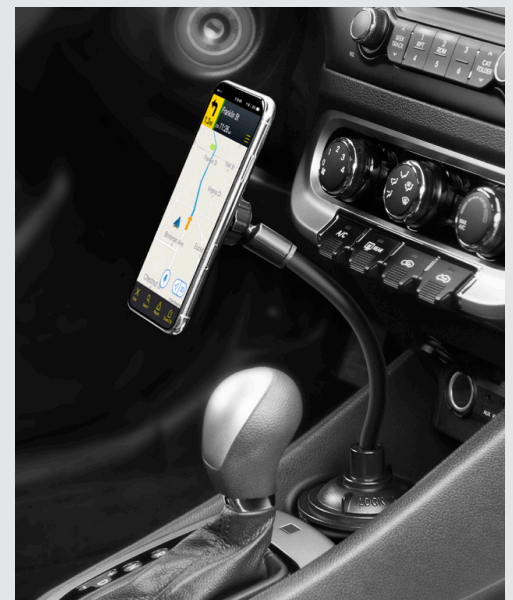

Mount

Magnetic + Charge Cup Holder

DRIVING MADE SAFE & EASY!

The Cellairis® Magnetic + Charge Cup Holder Mount securely and conveniently holds your smart phone or device in almost any vehicle cup holder with its adjustable design. The sturdy but flexible Gooseneck allows you to configure almost any bend you like to achieve the perfect positioning. You just hold your device close to the super strong magnetic surface and it locks into place! Installs in seconds.

FEATURES

- 360° swivel head
- Super strong magnets
- Flexible gooseneck
- Adjusts to fit most cup holders
- Cleansing wet and dry wipes
- Compatible with Cellairis Magnetic + Charge cases

DEVICES

- Samsung Tab A7 Lite 8.7" T220 WiFi/ T227 LTE
- SKU #: 11-0200060
- Dimensions: 4.33X7.48X3.39 in (Length X Height X Width)
- Weight: 1.04 lb

CUP HOLDER
MOUNTED

INCLUDED ACCESSORIES:
CAR ADAPTER & USB-C CABLE