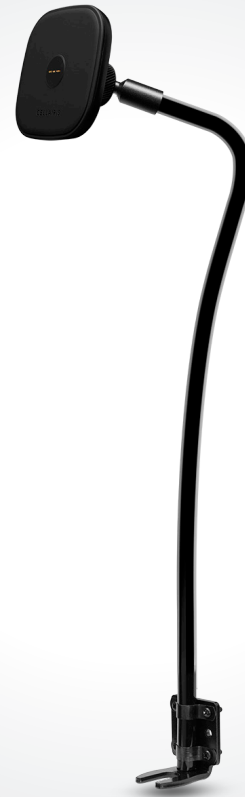

Mount

Magnetic + Charge Seat Rail

DRIVING MADE SAFE & EASY!

The Cellairis® Magnetic+ Charge Seat Rail Mount securely and conveniently holds your tablet by installing on the slide rail of your vehicle's seat. The long heavy duty flexible gooseneck allows you to configure almost any bend you like to achieve the perfect positioning. Use the provided Gooseneck Clamp to help stabilize the gooseneck against the vehicle's center console to help reduce vibration.

FEATURES

- 360° rotatable magnetic swivel head
- Long heavy duty flexible gooseneck
- Mounting hardware included
- Compatible with Cellairis Magnetic + Charge cases

DEVICES

- Samsung Tab A7 Lite 8.7" T220 WiFi/ T227 LTE
- SKU #: 11-0200059
- Dimensions: 4.33X7.48X3.39 in (Length X Height X Width)
- Weight: 1.1 lb

HEAVY DUTY
FOOT BRACKET

SEAT RAIL
MOUNTED

INCLUDED ACCESSORIES: CAR ADAPTER,
USB-C CABLE & GOOSENECK CLAMP