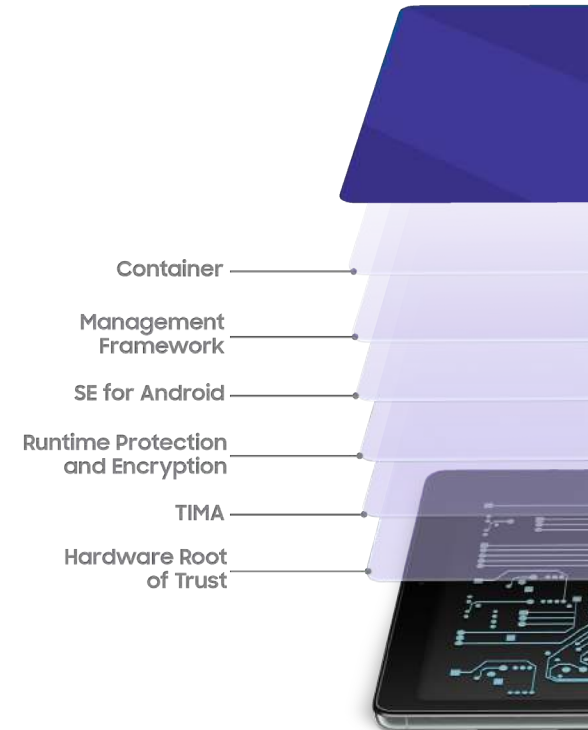

Total care. Total assurance. Total control.

- Samsung Care+ for Business has your back with hassle-free device repairs, an extended warranty of up to three years with coverage for accidental damages, plus real-time technical support.