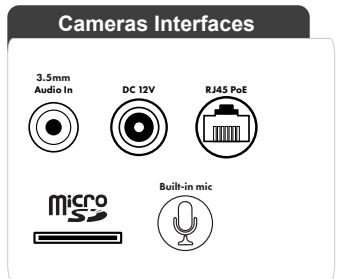

Optional Accessories

ONVIF is a trademark of Onvif, Inc. Chrome and Firefox use Java which requires an initial internet connection. Apple and the Apple logo are trademarks of Apple Inc., registered in the U.S. and other countries. App Store is a service mark of Apple Inc. Android, Google Play and the Google Play logo are trademarks of Google Inc. Amazon's trademark is used under license from Amazon.com, Inc. or its affiliates. Speco Technologies is constantly developing and improving products. We reserve the right to modify product design and specifications without notice and without incurring any obligation. Spec Rev. 6/14/21

Apps available from the following: