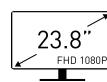

### SPECIFICATIONS

<b>PANEL SIZE</b>	23.8"
<b>PANEL RESOLUTION</b>	1920 x 1080 (Full HD)
<b>REFRESH RATE</b>	75Hz
<b>RESPONSE TIME</b>	5ms
<b>PANEL TYPE</b>	IPS
<b>BRIGHTNESS (NITS)</b>	250 cd/m2
<b>VIEWING ANGLE</b>	178°(H) / 178°(V)
<b>ASPECT RATIO</b>	16:09
<b>CONTRAST RATIO</b>	1000:1 (TYP)
<b>sRGB</b>	110.03% (CIE 1976)
<b>ACTIVE DISPLAY AREA (MM)</b>	527.04(H) x 296.46(V)
<b>PIXEL PITCH (H X V)</b>	0.2745(H) x 0.2745(V)
<b>SURFACE TREATMENT</b>	Anti-glare
<b>DISPLAY COLORS</b>	16.7M
<b>COLOR BIT</b>	8 bits
<b>VIDEO PORTS</b>	1x HDMI (1.4) 1x USB Type C (DisplayPort Alternate)
<b>KENSINGTON LOCK</b>	Yes
<b>SPEAKER</b>	2x 1W
<b>VESA MOUNTING</b>	75 x 75 mm
<b>POWER TYPE</b>	External Adaptor
<b>POWER INPUT</b>	100~240V, 50~60Hz
<b>ADJUSTMENT (TILT)</b>	-5° ~ 20°
<b>ADJUSTMENT (SWIVEL)</b>	-30° ~ 30°
<b>ADJUSTMENT (PIVOT)</b>	-90° ~ 90°
<b>ADJUSTMENT (HEIGHT)</b>	0 ~ 110mm
<b>DIMENSION (W X H X D)</b>	541 x 380 x 200 mm (21.30 x 14.96 x 7.87 inch)
<b>CARTON DIMENSION (W X H X D)</b>	814 x 417 x 167 mm (32.05 x 16.42 x 6.57 inch)
<b>WEIGHT (NW / GW)</b>	4.7kg (lbs) / 6.5kg (lbs)
<b>Compatibility</b>	PC, Mac, PS5™, PS4™, Xbox, Mobile, Notebook * All trademarks and the registered trademarks are the property of their respective owners.
<b>Note</b>	HDMI: 1920 x 1080 (Up to 75Hz)

#### 23.8" Full HD 1080P

View your applications, spreadsheets and more with a perfect 23.8 inches screen and experience a breathtaking screen that comes with Full HD resolution