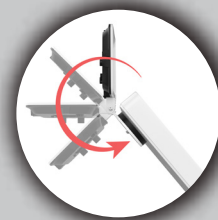

ADD-LEDW

Magnetic LED Light Panel For Enhanced Virtual Communication (White)

Magnetic LED Light Panel

This useful magnetic LED panel turns your tablet device into a home studio. The generous LED light panel helps you look your best while presenting for webinars, YouTube, or whenever you need to speak on-camera. To use, simply attach the magnet to the back of any metal device, or specifically CTA's PAD-PARAW enclosure family. The LED panel tilts 70 degrees front and 90 degrees back, allowing you to compensate for window light, bright overhead fluorescent light, dark shadows, or any situation. This is the perfect solution for corrective lighting that will improve your visibility and appearance.

Features:

- Durable white steel mount with strong magnet
- A power indicator button, to show the battery life remaining
- Battery Operated LED Panel with charging dock.
- Adjustment knobs to control both the brightness and color temperature
- Compatible with CTA's PAD-PARAW enclosures or any metal enclosure/device.

Specifications:

- Dimensions: 9.6in x 6.9in x 0.7in
- Weight: 1.0 lbs

Package contents:

- (1)LED Light installed with magnetic holder
- (1)Battery Pack
- (1)Battery Charger
- (1)DC Adapter

Flexible Tilt
Adjustable Angles