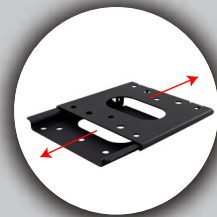

## Security VESA Plate Slide

This convenient security VESA Plate Slide is combined by 2-piece brackets. While one is fixed on the wall or flat surface, the other is installed on any tablet enclosure or monitor with compatible 75 x 75 or 100 x 100 VESA standard. The detached design allows quick docking or removal of your device after mounting and protects your device against theft by locking the plates together with two locking screws on the bottom.

### Features:

- Quick On/Off detachable VESA Plate Slide
- Anti-theft Design
- Compatible with VESA 75x75 and 100x100 standards

### Specifications:

- Dimensions: 5.3 x 5.3 x 0.5"
- Weight: 0.91bs

### Package includes:

- (2) VESA brackets
- (1) Set of hardware

Quick On/Off Detachable Design

Thin & Compact

VESA 75x75 & 100x100 Flexibility

ADD-VSLIDE attached to back of a tablet enclosure with standard VESA mounting holes.