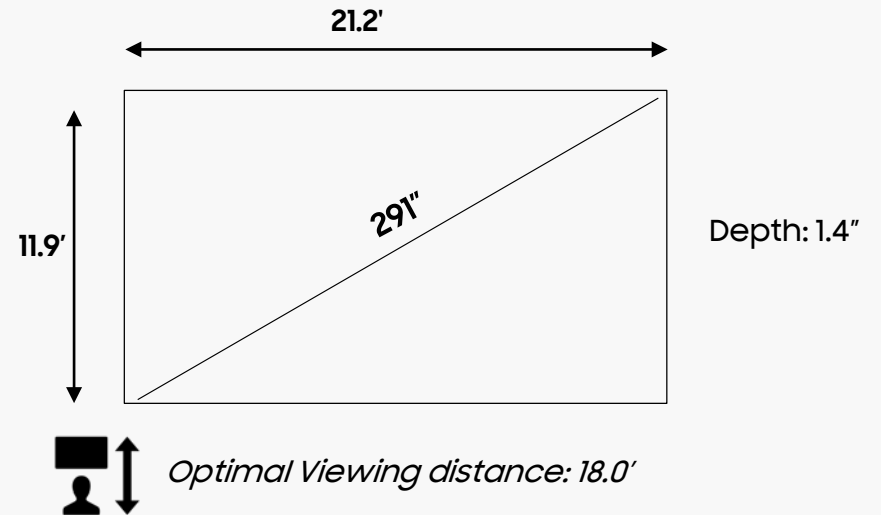

Brightness

8 x 8

Panel Configuration

1.6 mm

Pixel Pitch

Everything is included.

LED Panels

(64) IW016A The Wall