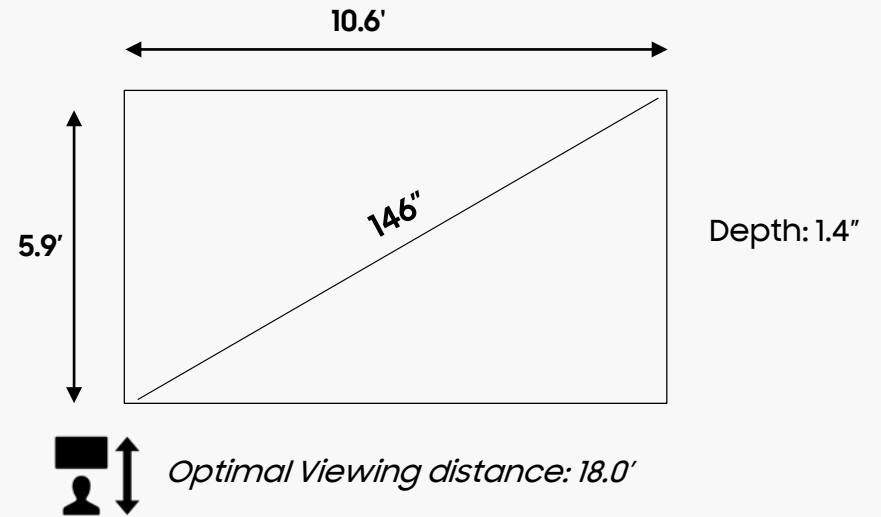

F-IW016AP146

Premium LED Display Business Collection

All-Inclusive Premium FHD 146" LED Display Bundle

The Wall FHD 146"

1920 x 1080
Resolution

1,400 nits
Brightness

4 x 4
Panel Configuration

1.6 mm
Pixel Pitch

Everything is included.

LED Panels

(16) IW016A The Wall

LED Frame Kit (4x4)

(1) VG-LFJ08UWW

UHD-S-Box

(1) SNOW-AAE

Primary Power Cable kit

(2) VG-WR00PKIT

Spare Panels

(2) IW016A The Wall

Side Decoration Kit

(1) VG-LFJ08UDW

Magnetic Jig

(1) CY-WJJPWP

5 Year Warranty

- 5 Year limited parts warranty
- Dedicated Indoor LED service hotline
- Optional 1-5 year expedited on-site White Glove service

Optional Add-on: Samsung ProServices Full LED Installation Service

Contact your Samsung or reseller representative for more information

Learn More samsung.com/display samsung.com/business insights.samsung.com

Product Support 1-866-SAM4BIZ Follow Us youtube.com/samsungbizusa @SamsungBizUSA

SAMSUNG