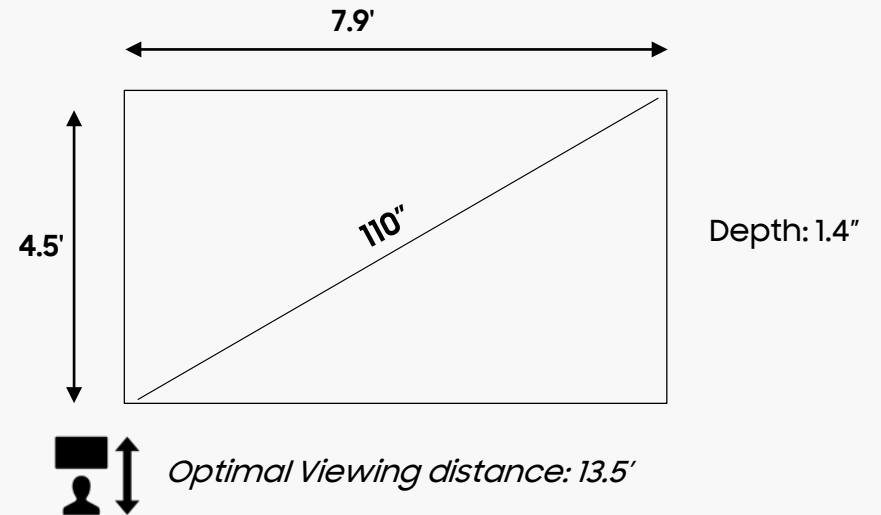

F-IW012AP110

Premium LED Display Business Collection

All-Inclusive Premium FHD 110" LED Display Bundle

The Wall FHD 110"

1920 x 1080

Resolution

1,600 nits

Brightness

3 x 3

Panel Configuration

1.26 mm

Pixel Pitch

Everything is included.

LED Panels

(9) IW012A The Wall

LED Frame Kit (3x3)

(1) VG-LFJ08TWW

UHD-S-Box

(1) SNOW-AAE

Primary Power Cable kit

(2) VG-WR00PKIT

Spare Panel

(1) IW012A The Wall

Side Decoration Kit

(1) VG-LFJ08TDW

Magnetic Jig

(1) CY-WJJPWP

5 Year Warranty

- 5 Year limited parts warranty
- Dedicated Indoor LED service hotline
- Optional 1-5 year expedited on-site White Glove service

Optional Add-on: Samsung ProServices Full LED Installation Service

Contact your Samsung or reseller representative for more information

Learn More samsung.com/display samsung.com/business insights.samsung.com

Product Support 1-866-SAM4BIZ Follow Us youtube.com/samsungbizusa @SamsungBizUSA

SAMSUNG