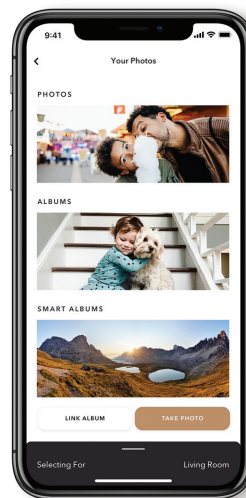

View in Portrait or Landscape

Built-in premium metal stand allows you to view your photos in their natural orientation either in portrait or landscape.

Sturdy metal kickstand for vertical or horizontal orientation

Wood Grain Trim

The Meural App

The Meural App is the easiest place to manage all the content that is displayed on your Meural Photo Frame. Explore and discover new art with the Meural Art Feed and instantly send your favorite art collections or upload your images to any of your Canvases. Remotely manage the behavior of your Canvas and set how it responds to you and its surroundings.

Discover

Explore the Meural art Library featuring over 30,000+ works of art

Browse

Search for specific categories and browse art curations

Upload

Select photos and short video clips to send from your phone to you canvas

Your Library

View and manage your Meural content and invite loved ones to share

Canvas

Adjust your Meural Canvas Settings and remotely control your Meural

Playlist view—Your Library

Create custom playlists with your favorite photos and share with your favorite people