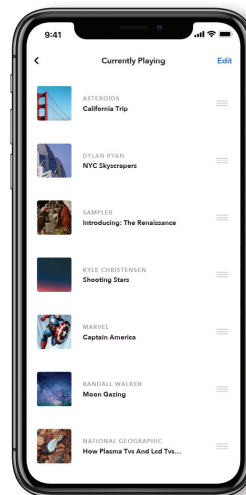

Wood Grain Trim

The Meural App

The Meural App is the easiest place to manage all the content that is displayed on your Meural Photo Frame. Explore and discover new art with the Meural Art Feed and instantly send your favorite art collections or upload your images to any of your Canvases. Remotely manage the behavior of your Canvas and set how it responds to you and its surroundings.

Discover

Explore the Meural art Library featuring over 30,000+ works of art

Browse

Search for specific categories and browse art curations

Upload

Select photos and short video clips to send from your phone to you canvas

Your Library

View and manage your Meural content and invite loved ones to share

Canvas

Adjust your Meural Canvas Settings and remotely control your Meural

Playlist view—Your Library

Create custom playlists with your favorite photos and share with your favorite people

Currently Playing—Your Library

See what's displayed on your Meural and adjust the order from anywhere to best fit your mood

The Art Library

No two people are alike, and neither is your taste in art. Fuel your passion by exploring a virtually endless collection of iconic and emerging masterpieces from institutions and exhibits across the world. Curate and present unique artwork by style, season, time of day, or even your mood. Access a world of art, learn more about what you love, and display what's distinctly you.