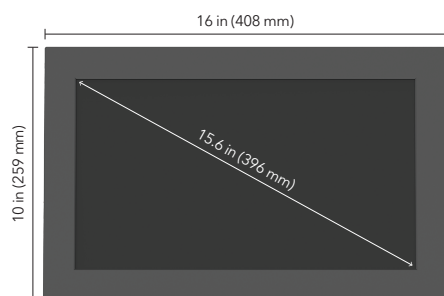

Membership Benefits	Non-Members	Members
Showcase over \$3 billion of art—30,000+ artworks		✓
*24/7 access to customer support for North America	First 90 days	Unlimited
Meural Cloud storage for your uploads	4GB	20GB
Save up to 60% off featured premium content		✓
Send artwork to multiple frames under one Meural Membership account		✓
Upload your own photographs and art	✓	✓
Up to 60% of art purchases goes to artists	✓	✓
Access to 100 curated 'sampler' works	✓	✓

Footnote:

*Support for other regions will vary depending on hours of operation.

Package Contents

- 15.6-inch Meural Photo Frame (MC315GDW)
- Power adapter
- Wall mount
- Quick start guide

Physical Specifications

- 16 x 10 x 1.68 in (408 x 259 x 42.4 mm)
- Weight: 2.9 lb (1.3 kg)

Technical Specifications

- 15.6-inch / Full HD LCD
- IPS anti-glare screen
- 1920 x 1080 resolution—16:9 aspect ratio
- 60Hz screen refresh rate
- WiFi 802.11a/b/g/n/ac (2.4GHz & 5GHz)
- Up to 4K photo format support
- Video format support: .HEIC, .mov, H.264
- Frame gesture sensor
- Orientation sensor
- Ambient light sensor
- 1.8 GHz processor
- Memory: 1GB DDR3
- Upload over 2,400 photos on your Frame*