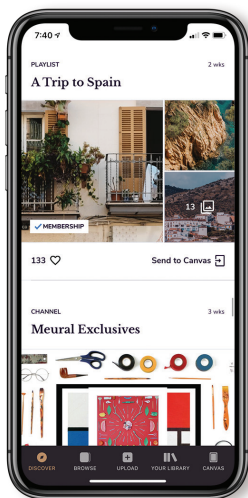

Meural Art Feed*—The Meural Art Feed makes it easy to explore vast libraries of art and discover new artists through our custom artwork curations that are refreshed regularly.

Turn your Canvas into a gallery*—Bring your photos and most inspiring experiences from the world's museums and galleries to your display with 100 included famous pieces of art and explore the virtually endless Meural Art Library of 30,000+ iconic and emerging works of art.

View in Portrait or Landscape

Built-in premium metal stand allows you to view your photos in their natural orientation either in portrait or landscape.

Sturdy metal kickstand for vertical or horizontal orientation

Wood Grain Trim

The Meural App

The Meural App is the easiest place to manage all the content that is displayed on your Meural Photo Frame. Explore and discover new art with the Meural Art Feed and instantly send your favorite art collections or upload your images to any of your Canvases. Remotely manage the behavior of your Canvas and set how it responds to you and its surroundings.

Discover

Explore the Meural art Library featuring over 30,000+ works of art

Browse

Search for specific categories and browse art curations

Upload

Select photos and short video clips to send from your phone to you canvas