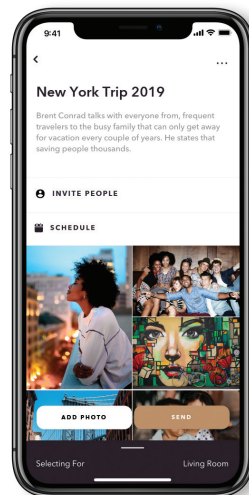

Wood Grain Trim

The Meural App

The Meural App is the easiest place to manage all the content that is displayed on your Meural Photo Frame. Explore and discover new art with the Meural Art Feed and instantly send your favorite art collections or upload your images to any of your Canvases. Remotely manage the behavior of your Canvas and set how it responds to you and its surroundings.

Discover

Explore the Meural art Library featuring over 30,000+ works of art

Browse

Search for specific categories and browse art curations

Upload

Select photos and short video clips to send from your phone to you canvas

Your Library

View and manage your Meural content and invite loved ones to share

Canvas

Adjust your Meural Canvas Settings and remotely control your Meural

Playlist view—Your Library

Create custom playlists with your favorite photos and share with your favorite people

Currently Playing—Your Library

See what's displayed on your Meural and adjust the order from anywhere to best fit your mood

The Art Library

No two people are alike, and neither is your taste in art. Fuel your passion by exploring a virtually endless collection of iconic and emerging masterpieces from institutions and exhibits across the world. Curate and present unique artwork by style, season, time of day, or even your mood. Access a world of art, learn more about what you love, and display what's distinctly you.