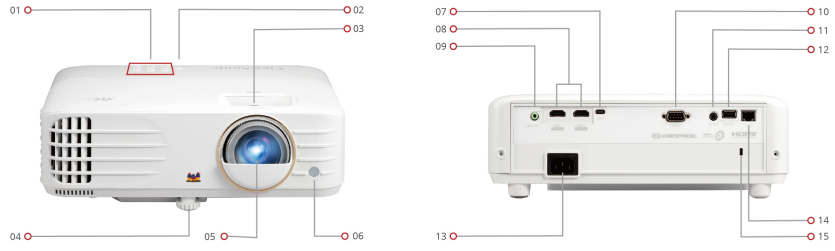

## Key Features

- True 4K HDR visual experience
- 4,000 ANSI Lumens offering bright images in any environment
- Direct Big-screen streaming via USB Type-C
- 4.2ms Ultra-Fast Input & 240Hz high refresh rate
- Warping, auto V keystone and 1.3x zoom for flexible installation

## Product Description

The PX748-4K is a 4,000 ANSI Lumens 4K home projector that shines in value and brightness and delivers pixel-perfect visuals in true 4K clarity with HDR/HLG support. Experience a whole new level of gaming with 4.2ms Ultra-Fast Input, a 240Hz refresh rate, and USB Type-C connectivity for direct streaming from Nintendo® Switch. Set up faster and easier than ever before with powerful warping, auto V keystone, H/V keystone, and 1.3x optical zoom, capable of creating a screen of up to 300" on any surface. Adding on to that is the LAN control capability compatible with home automation systems and 12V trigger output, making the PX748-4K a perfect addition to your smart home.

## SPECIFICATION

Native Resolution:	3840x2160
DMD Type:	DC3
Brightness:	4000 (ANSI Lumens)
Contrast Ratio with SuperEco Mode:	12000:1
Display Color:	1.07 Billion Colors
Light Source Type:	Lamp
Light Source Life (hours) with Normal Mode:	4000
Light Source Life (hours) with SuperEco Mode:	20000
Lamp Watt:	240W
Lens:	F=1.94-2.12, f=12-15.6mm
Projection Offset:	120%+/-6%
Throw Ratio:	1.13-1.47
Optical Zoom:	1.3x
Digital Zoom:	0.8x-2.0x
Image Size:	30"-300"
Throw Distance:	0.75m~9.76m(100"@2.50m)
Keystone:	H:+/-40° , V:+/-40°
Lens Shift V. Range:	Up to 20% (Digital)
Lens Shift H. Range:	Up to 20% (Digital)
Audible Noise (Normal):	33dB
Audible Noise (Eco):	28dB
Input Lag:	4.2ms
Resolution Support:	VGA(640 x 480) to 4K(3840 x 2160)
HDTV Compatibility:	480i, 480p, 576i, 576p, 720p, 1080i, 1080p, 2160P
Horizontal Frequency:	15K-135KHz
Vertical Scan Rate:	23-240Hz

## OUTPUT

Audio-out (3.5mm):	1
Speaker:	10W
USB Type A (Power):	1 (5V/ 1.5A)
12V Trigger (3.5mm):	1