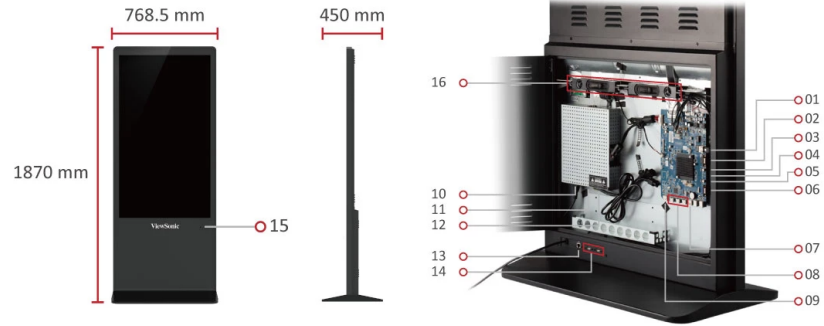

1. RJ45(LAN In)
2. RS232
3. Audio Out
4. SPDIF
5. PC In(Audio)
6. PC In(VGA)
7. USB 2.0(Type A)

8. HDMI In x3
9. DP In
10. AC Out
11. Power Switch
12. AC In
13. RJ45
14. USB 2.0(Type A) x2

15. Remote Sensor
16. Internal Speakers

Visit Us www.viewsonic.com