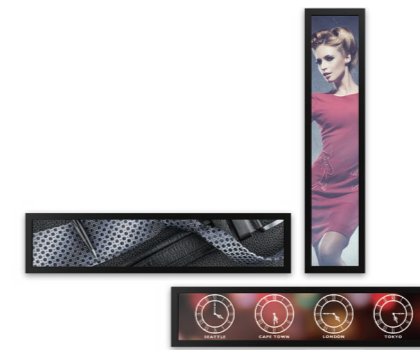

Flawless Display in Portrait and Landscape View

Unlike anything else available on the market, the BenQ Stretch Display Series is built to ensure flawless portrait and landscape view. This choice between vertical and horizontal installation greatly increases flexibility when operators are designing and arranging their stores.