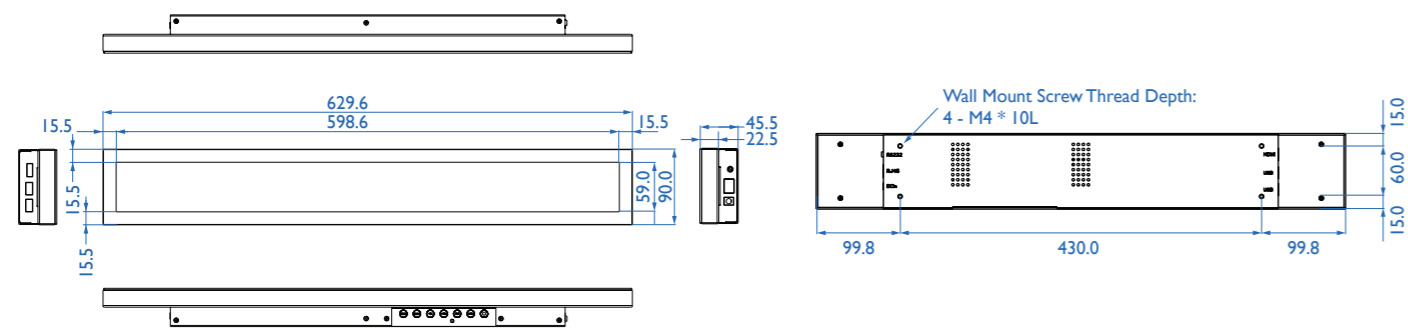

Dimension(mm)

BH240I