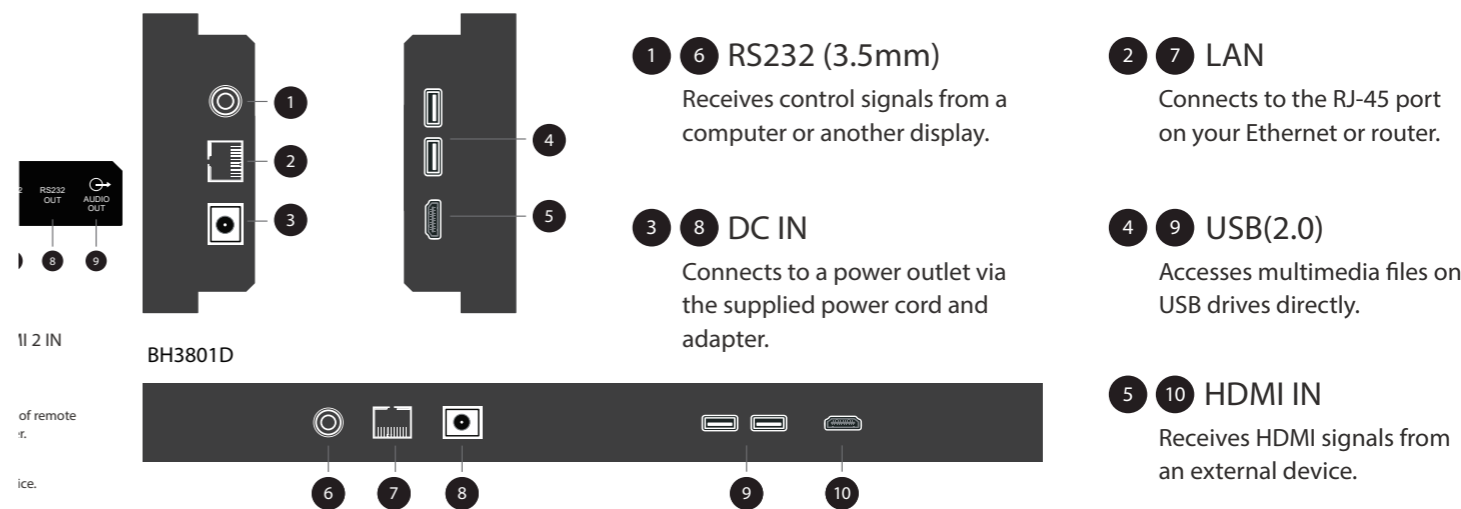

## Input/output terminals

BH240I / BH280I / BH350I / BH380I / BH280IN / BH380IN

The object of the declaration described above is in conformity with the relevant Union harmonization legislation. The products are suitable for applications in retail (including but not limited to high fashion, fast fashion, grocery, show rooms, restaurants, and shopping centers), leisure, transportation, healthcare and more.