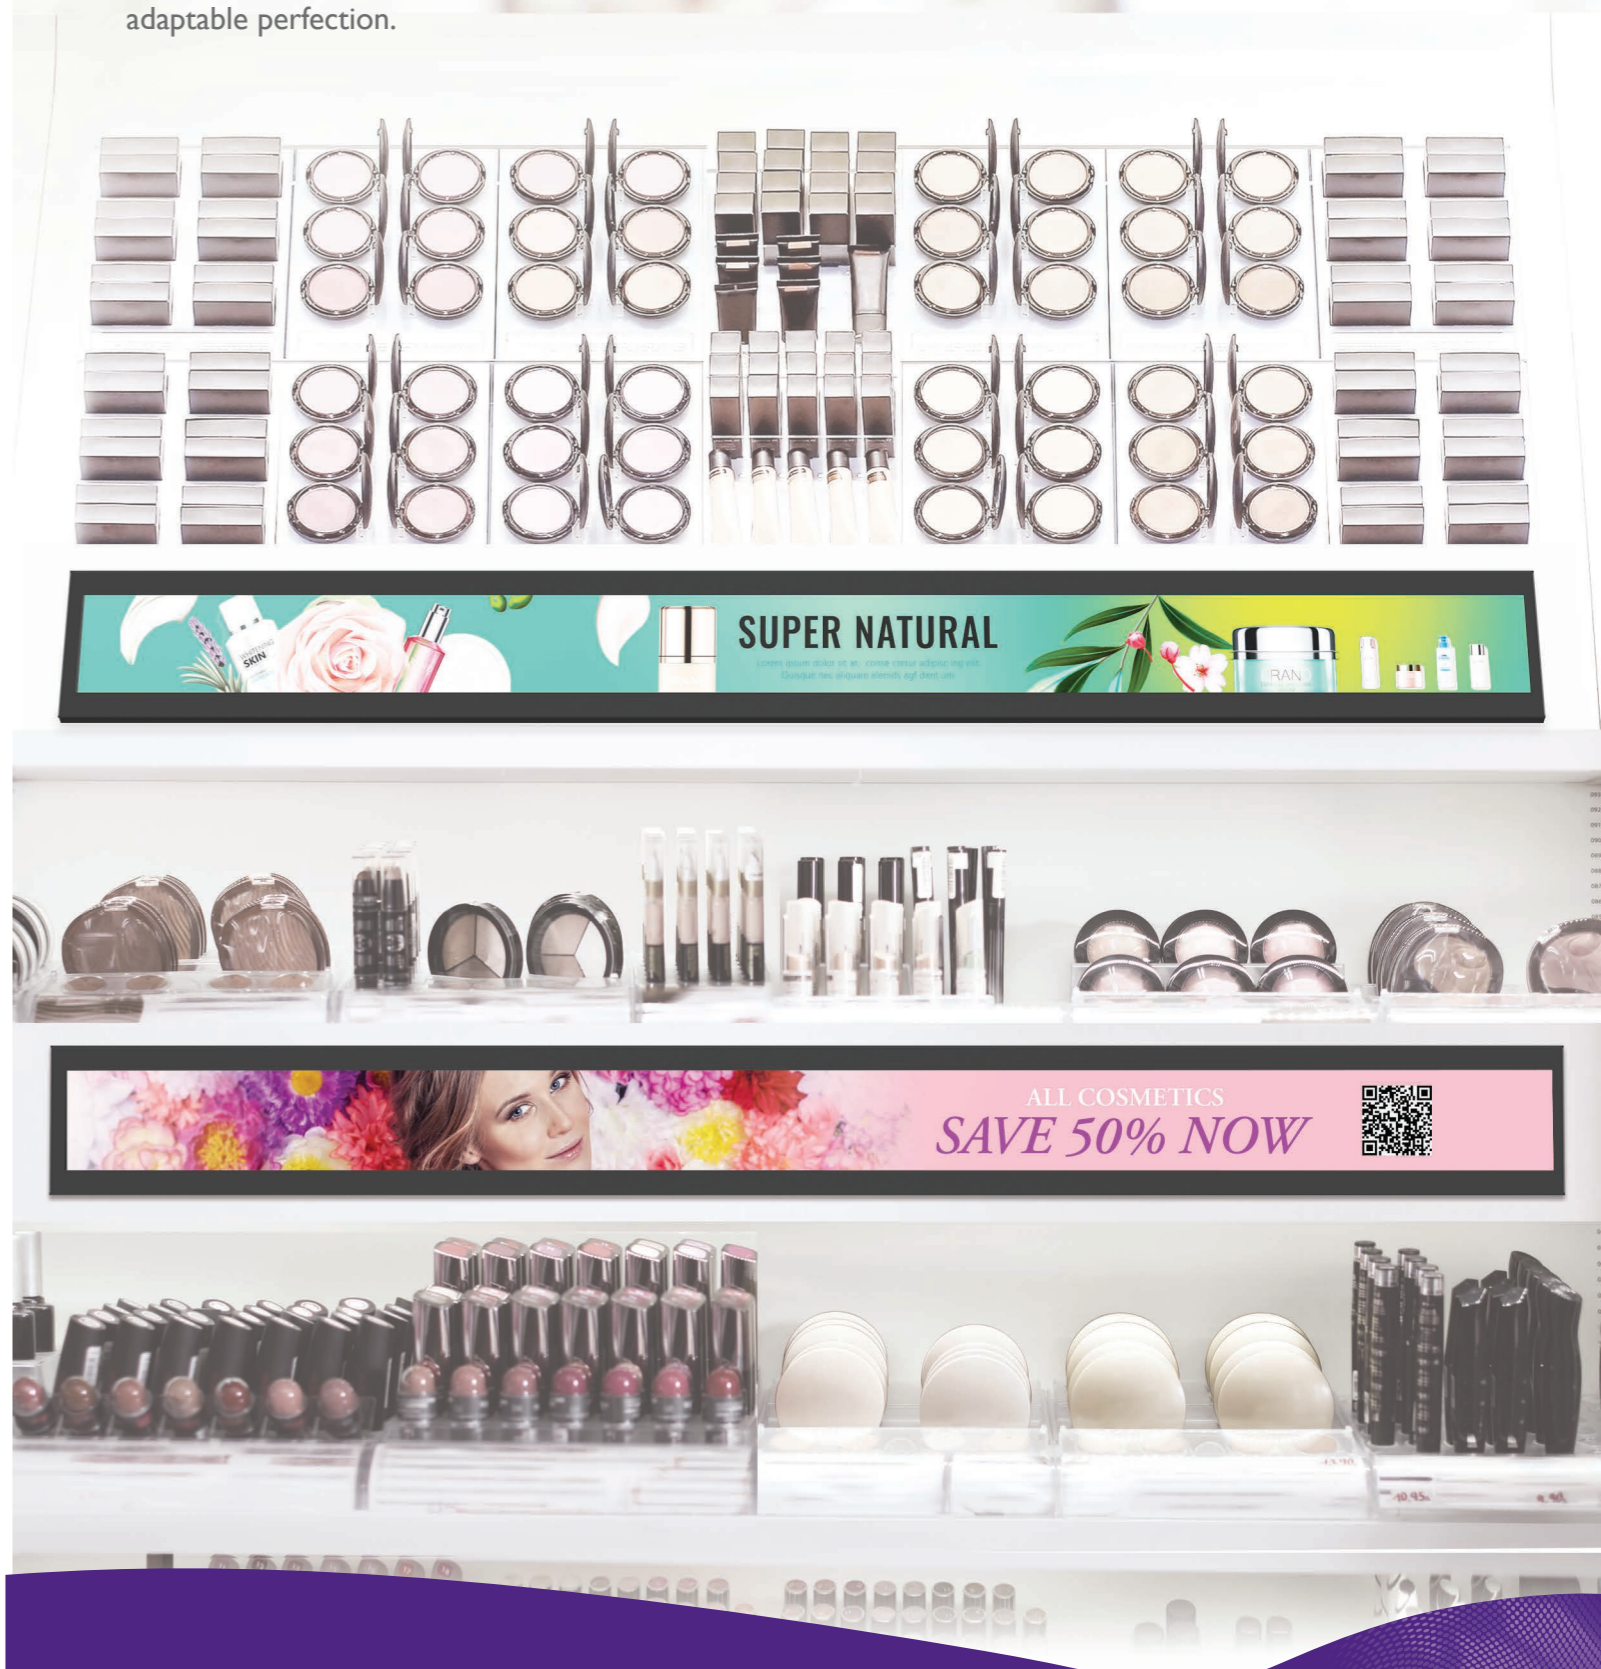

Because it matters

Dealer's Stamp

Headquarters BenQ Corporation 16 Jihu Road, Neihu, Taipei 114, Taiwan Tel : +886-2-2727-8899 Fax : +886-2-2656-2438	Asia Pacific BenQ Asia Pacific Corp. 12 Jihu Road, Neihu, Taipei 114, Taiwan Tel : +886-2-2727-8899 Fax : +886-2-2656-2438	China BenQ (IT) Co., Ltd. 181 Zhuyuan Road, Suzhou New District, Suzhou, China Tel : +86-512-6807-8800 Fax : +86-512-6809-7010	North America BenQ America Corp. 3200 Park Center Drive, Suite 150 Costa Mesa, CA 92626 U.S.A. Tel : +1-714-559-4900 Fax : +1-714-557-0200	Europe BenQ Europe B.V. Meerenakkerweg 1-17, 5652 AR Eindhoven, The Netherlands Tel : +31(0) 88-888-9200 Fax : +31(0) 88-888-9299	Latin and Central America BenQ Latin America Corp. 8200 N.W. 33 Street, Suite 301 Miami, FL 33122 U.S.A. Tel : +1-305-4211200 Fax : +1-305-4211201

© 2019 BenQ Corp. Specification may vary by region, please visit your local stores for details. Actual product's features and specifications are subject to change without notice. This material may include corporate names and trademarks of third parties which are the properties of the third parties respectively. Doc: DSP_BH240I/ BH280I/ BH350I/ BH380I/ BH380ID/ BH280IN/ BH380IN_DS_EN_201904

BenQ Stretch Display Series

Where there is space, there is opportunity for adaptable perfection.

BH240I / BH280I / BH350I / BH380I / BH380ID / BH280IN / BH380IN

Because it matters