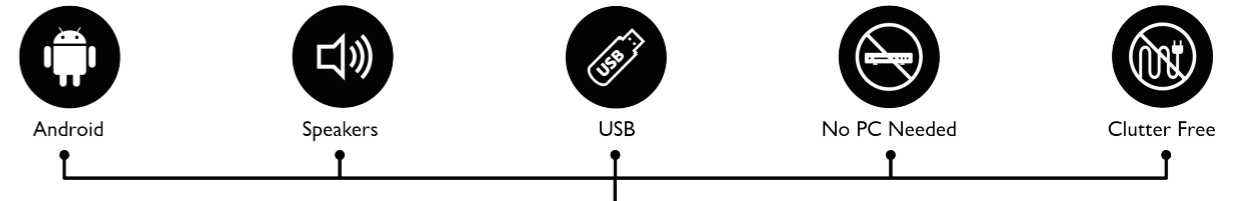

Last Mile Promotion

The BenQ Stretch Display's special long-and-narrow design lets it fit anywhere on a shelf, making a large impact while using little space. By replacing ordinary paper price tags with audio and video content, the BenQ Stretch Display Series is built to attract customers' attention and boost sales.